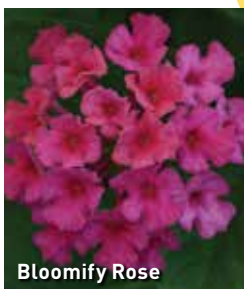

Bloomify Rose

**BLUE STEEL
PEROVSKIA** can
take the heat
and drought, and
always looks
fresh. This hardy
plant has aromatic,
silvery foliage with
clouds of small
blue flowers.