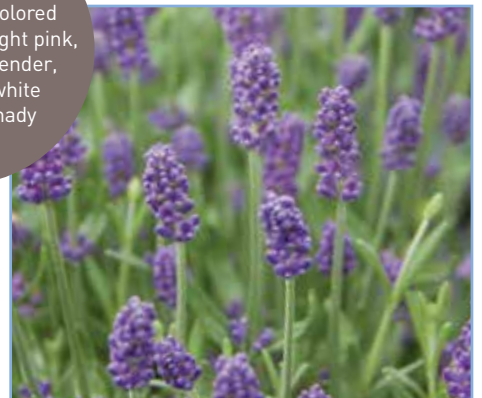

NEW Sweet Dreams Blue Lavandula