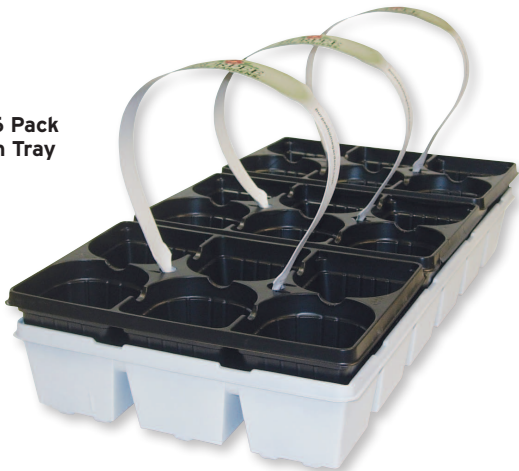

You can grow Burpee Home Gardens Flower and Vegetable/ Herb varieties in 306 packs with branded handles.

- Use the Burpee Home Gardens branded handle with any 306 black pack and white tray of your choice.
- Branded handles are available through Ball Seed in bundles of 50 for $145.50 per 1,000 delivered, shipped complete from MasterTag. Contact your Ball Seed sales rep or call 800 879-BALL to order.
- You can also grow Burpee Home Gardens Vegetable and Herb varieties in non-handled 804 black packs and white tray with one standard tag per salable unit.

306 Pack
with Tray

804 Pack
with Tray