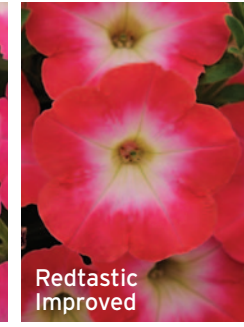

New for 2015!

BURPEE
HOME GARDENS®

Red Carpet

Blonde Bombshell

Box Office Bronze

Pinkceptional

Redtastic Improved

Magentacular