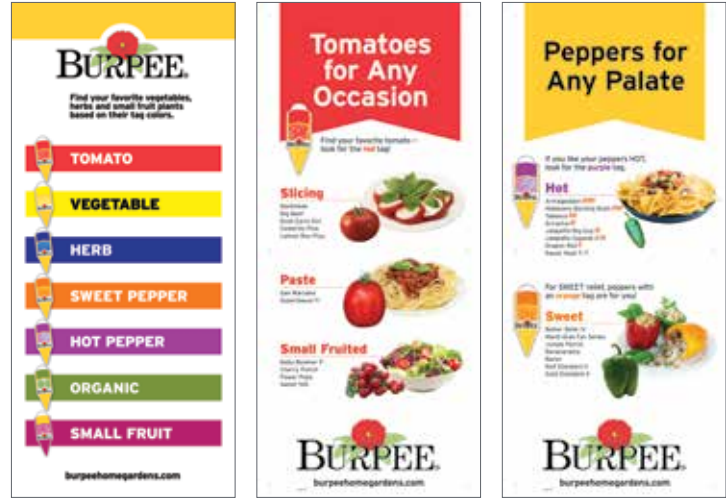

Tomato – Slicer

Better Boy Plus
Big Daddy Hybrid*
BrightStar F1
Burpee's Big Boy®
Bush Champion II
Bush Early Girl
Celebrity Plus
Cloudy Day F1*
Early Girl Plus
Fourth Of July*
Homeslice F1
Jet Star
Lemon Boy Plus
Love Gourmandia Red F1*
Love Gourmansun Sunrise F1*
Steak Sandwich Hybrid*
Tasti-Lee®*

*Exclusively Burpee!

BURPEE RETAIL MERCHANDISING

Inspire gardeners with FREE* retail POP. These promotional tools will help you create effective, standout displays to attract consumers.

*Retailer pays shipping/freight.

11 x 7-in. (28 x 18-cm) Benchcards

16 x 30-in. (240 x 76-cm) Signs

23.5 x 52-in. (60 x 132-cm) Signs

2025 HERBS PROGRAM

Tomato – Paste & Saladette

- Big Mama Hybrid*
- Fresh Salsa Hybrid*
- Gladiator F1*
- Juliet F1
- Little Napoli F1
- SuperSauce F1*

Tomato – Small-Fruited

- Baby Boomer F1*
- Chocolate Sprinkles F1
- Fantastico
- Napa Grape Hybrid*
- Orange Zinger F1*
- Red Grape
- Sungold
- Sweet 100
- Sweetheart of the Patio*
- Tidy Treats F1
- NEW Unicorn Pink F1*
- NEW Unicorn Red F1