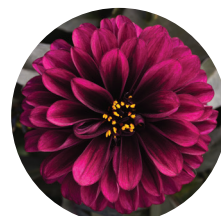

Garden powerhouse with excellent branching delivers bold blooms all season long while contrasting with dark foliage.

Orange

Golden Yellow

Lavender Pink

Purple

Red

Neon

LARGE
VIGOR

Venti™

Big vigor for gallons or larger

Height: 16 to 18 in. (41 to 46 cm)

Spread: 14 to 16 in. (36 to 41 cm)

Our most vigorous series of large, double-flowered dahlias provides huge garden center impact.

Golden Yellow