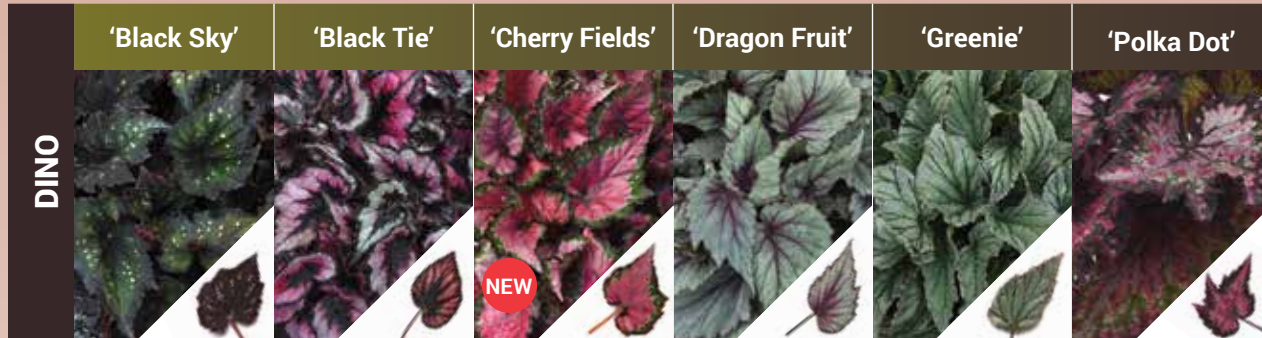

JURASSIC REX BEGONIAS

JURASSIC BEGONIAS are Constantly Evolving

The Jurassic Collection continues to expand, offering new varieties that showcase outstanding patterns in a range of sizes – small, medium and large. All are ideal for both indoor and outdoor use and backed by reliable supply!

SMALL