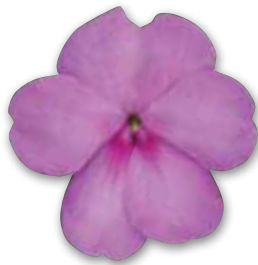

Blue Pearl
'PAS774961'