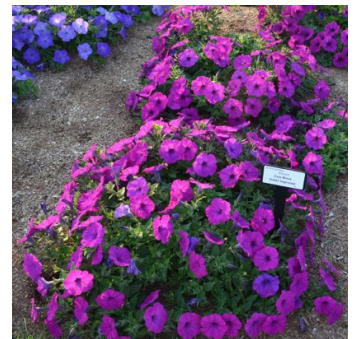

Easy Wave® Violet Improved Petunia
PanAmerican Seed

&
MORE