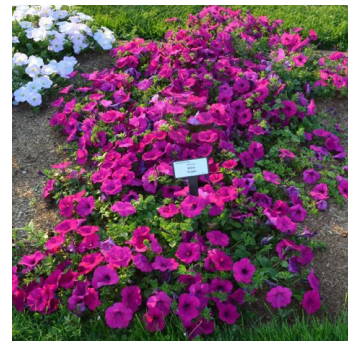

2019 Trials: Top Performers

CANADA

Ball Seed®

University of Guelph

Beacon® Orange Impatiens
PanAmerican Seed

TOP PICKS

Headliner™ Dark Saturn Petunia
Selecta One

Purple & Bloom Salvia
Ball FloraPlant