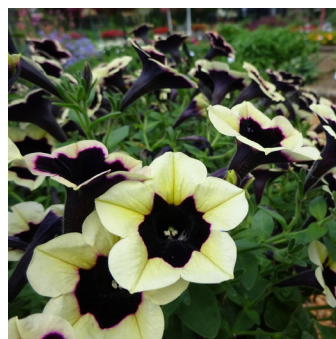

# Ball Seed®

University of Georgia

Industry AND Peoples Choice  
**Sombrero® Tres Amigos Echinacea**  
Darwin Perennials

Peoples Choice  
**Venti™ Red+White Dahlia**  
Selecta One

Peoples Choice  
**Purple & Bloom Salvia**  
Ball FloraPlant

Best of the Best  
**Gold Crest Caryopteris**  
Darwin Perennials

Industry Choice  
**Betulia Red Begonia**  
Ball Ingenuity

Best of the Best  
**Rockin™ Pink Magic Dianthus**  
PanAmerican Seed

Industry Choice  
**City Lights™ Purple Dahlia**  
Selecta One

Industry Choice  
**Lucky™ Sunrise Rose Lantana**  
Ball FloraPlant

Industry Choice  
**Headliner™ Dark Saturn Petunia**  
Selecta One

Best of the Best  
**Euphoria™ Ruby Eupatorium**  
Darwin Perennials