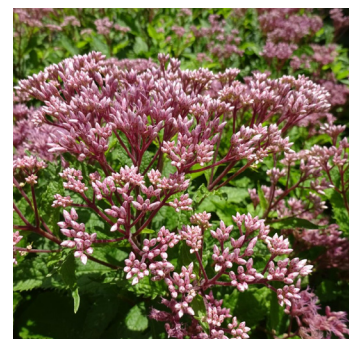

# Ball Seed®

University of Georgia

Industry AND Peoples Choice  
**Sombrero® Tres Amigos Echinacea**  
Darwin Perennials

Peoples Choice  
**Venti™ Red+White Dahlia**  
Selecta One

Peoples Choice  
**Purple & Bloom Salvia**  
Ball FloraPlant

Best of the Best  
**Gold Crest Caryopteris**  
Darwin Perennials

Industry Choice  
**Betulia Red Begonia**  
Ball Ingenuity

Best of the Best  
**Rockin™ Pink Magic Dianthus**  
PanAmerican Seed

Industry Choice  
**City Lights™ Purple Dahlia**  
Selecta One

Industry Choice  
**Lucky™ Sunrise Rose Lantana**  
Ball FloraPlant

Industry Choice  
**Headliner™ Dark Saturn Petunia**  
Selecta One

Best of the Best  
**Euphoria™ Ruby Eupatorium**  
Darwin Perennials