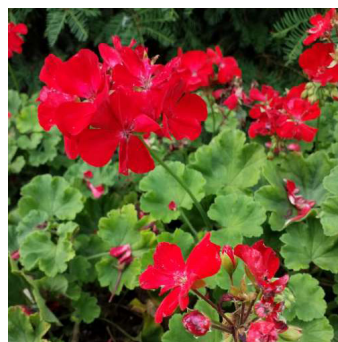

Galaxy™ Dark Red Geranium
Ball FloraPlant