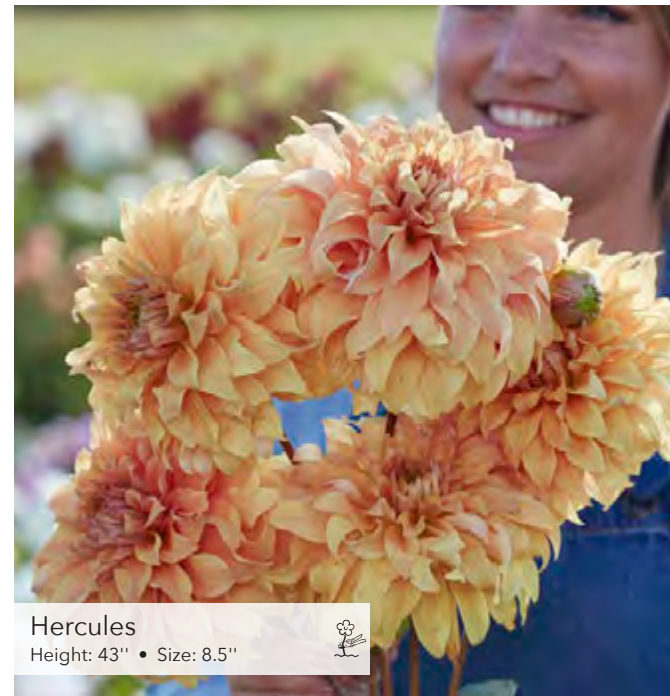

White Perfection  
Height: 47" • Size: 10"

Penhill Watermelon  
Height: 43" • Size: 10"

LARGE FLOWERED  
DECORATIVE

Islander  
Height: 32" • Size: 8.5"

Large Flowered Decorative

Ferncliff Illusion  
Height: 51" • Size: 8.5"

Gitt's Crazy  
Height: 40" • Size: 6"

Hercules  
Height: 43" • Size: 8.5"

La Luna  
Height: 43" • Size: 10"

Labyrinth  
Height: 35" • Size: 8"

Labyrinth Twotone  
Height: 35" • Size: 8"

Red Labyrinth  
Height: 40" • Size: 8"

Large Flowered Decorative

Thomas A. Edison  
Height: 40" • Size: 8"

Large Flowered Decorative

Lilac Time  
Height: 40" • Size: 8"

Mikayla Miranda  
Height: 40" • Size: 8"

Snowbound  
Height: 35" • Size: 8"