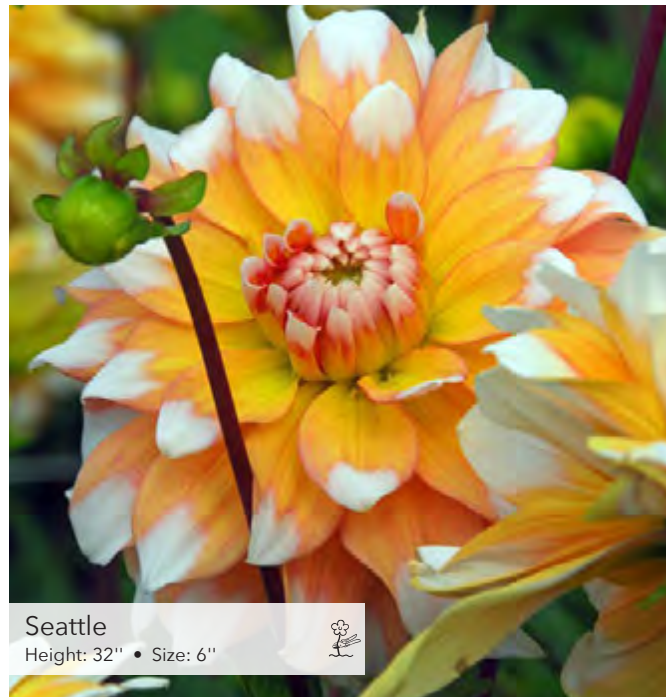

**Pink Runner**  
Height: 35" • Size: 4.5"

Small Flowered Decorative

**Rebecca's World**  
Height: 35" • Size: 4.5"

Ednie Flower Bulbs

**Seattle**  
Height: 32" • Size: 6"

Ednie Flower Bulbs

**Sebastian**  
Height: 40" • Size: 3.5"

Small Flowered Decorative

**Red Runner**  
Height: 35" • Size: 4.5"

**Seduction**  
Height: 40" • Size: 4.5"

**Seniors Hope**  
Height: 27.5" • Size: 4.5"

**Salmon Runner**  
Height: 35" • Size: 4.5"

Strawberry Cream  
Height: 35" • Size: 3.5"