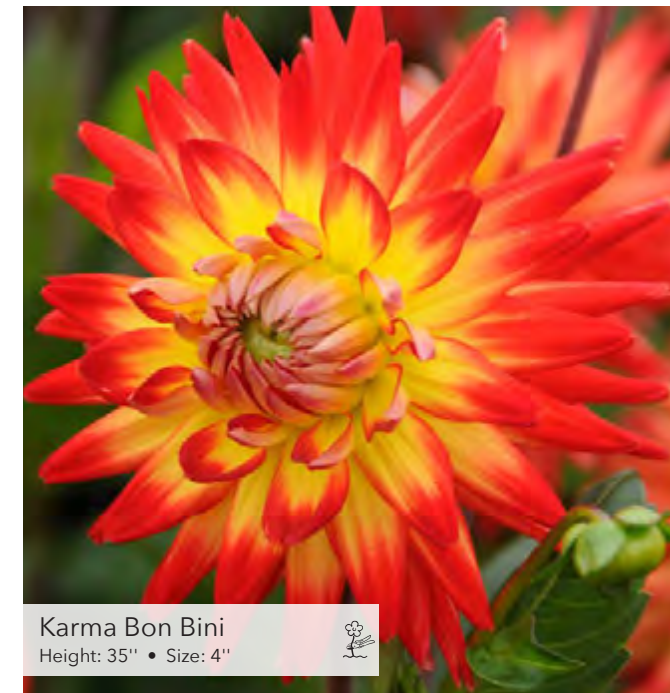

(Semi) Cactus