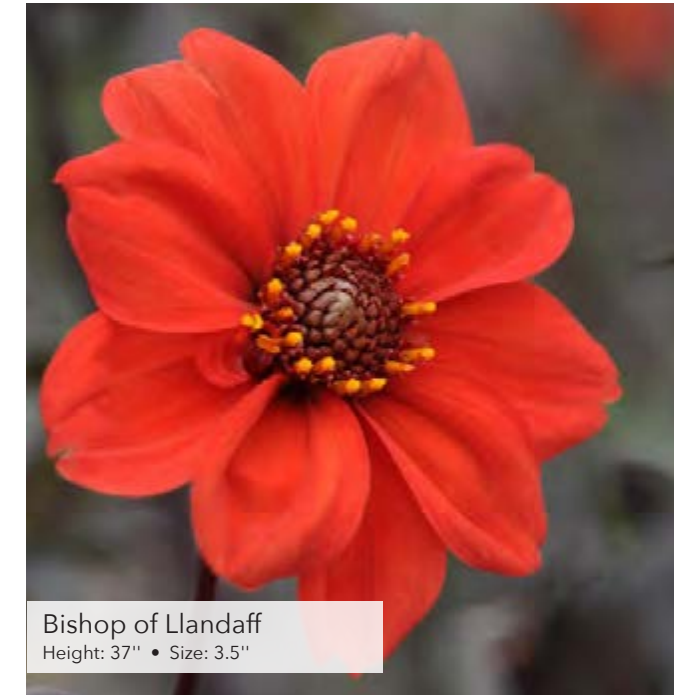

PAEONY

Bishop of Llandaff
Height: 37" • Size: 3.5"