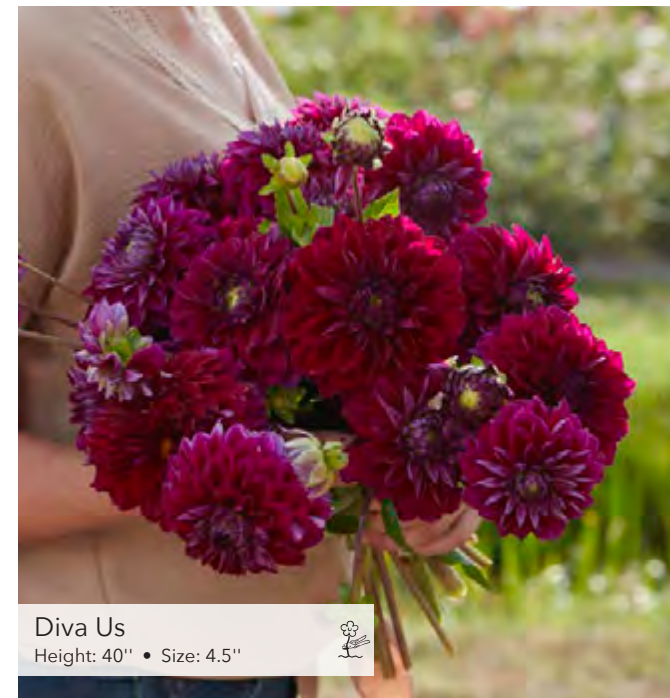

Crazy Legs  
Height: 40" • Size: 4"

Daisy Duke  
Height: 40" • Size: 3"

Ednie Flower Bulbs

EXCLUSIVE  
★★★★★

Dusty Beauty  
Height: 32" • Size: 5"

33

Small Flowered Decorative

EXCLUSIVE  
★★★★★

NEW

Dutch Pearl  
Height: 43" • Size: 5"

Small Flowered Decorative

NEW

Danique  
Height: 47" • Size: 5.5"

Dark Destiny  
Height: 40" • Size: 5.5"

34

Diva Us  
Height: 40" • Size: 4.5"

David Howard  
Height: 40" • Size: 4"

Ednie Flower Bulbs

Dutch Delight  
Height: 40" • Size: 4.5"

EXCLUSIVE  
★★★★★  
Ellen Nauta  
Height: 40" • Size: 4.5"

Ednie Flower Bulbs

Esli  
Height: 35" • Size: 3"