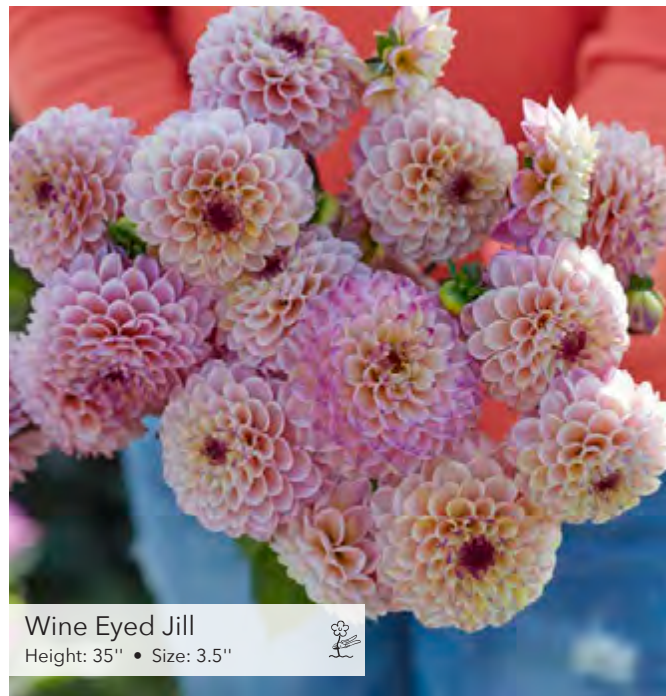

Souvenir d'Été  
Height: 27.5" • Size: 2.5"

Sunny Boy  
Height: 40" • Size: 3"

Sweet Suzanne  
Height: 40" • Size: 3.5"

Salsa  
Height: 40" • Size: 3"

Smoothy  
Height: 40" • Size: 4.5"

Snow Cap  
Height: 40" • Size: 3.5"

Sweet Fabienne  
Height: 40" • Size: 3.5"

Sylvia  
Height: 40" • Size: 4.5"

Wizard of Oz  
Height: 32" • Size: 3"

Symphony  
Height: 47" • Size: 4.5"

Viking  
Height: 40" • Size: 3"

Yellow Symphony  
Height: 47" • Size: 4.5"

Veerle  
Height: 32" • Size: 3"

Wine Eyed Jill  
Height: 35" • Size: 3.5"

Zundert Mystery Fox  
Height: 40" • Size: 3"

White Wizard (Light Wizard)  
Height: 35" • Size: 3"