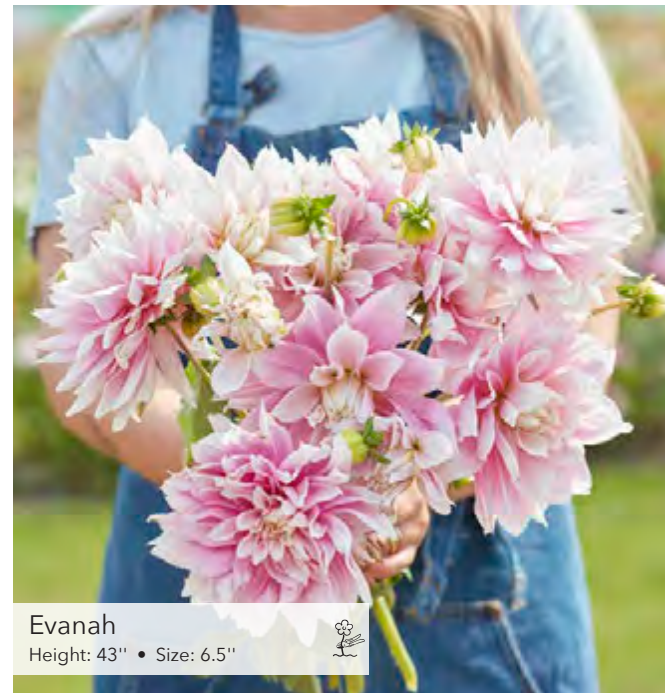

Dr. P.H. Riedell
Height: 43" • Size: 6"

Flair
Height: 43" • Size: 5"

Evanah
Height: 43" • Size: 6.5"