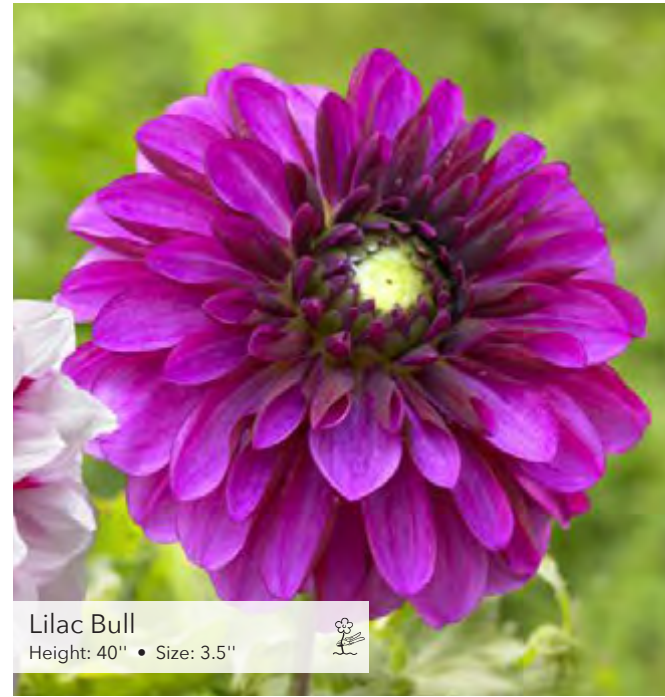

Sweet Fabienne  
Height: 40" • Size: 3.5"

Sweet Suzanne  
Height: 40" • Size: 3.5"

Linda's Baby  
Height: 32" • Size: 3.5"

Lenny's Dream  
Height: 35" • Size: 4.5"

Linda's Baby  
Height: 32" • Size: 3.5"

Lilac Bull  
Height: 40" • Size: 3.5"

Maroon Fox  
Height: 35" • Size: 3"

Megan Dean  
Height: 43" • Size: 3"

Moderato  
Height: 40" • Size: 4.5"

Marshmallow Baby  
Height: 40" • Size: 4"

Natal  
Height: 35" • Size: 2.5"

Opportunity  
Height: 40" • Size: 4"