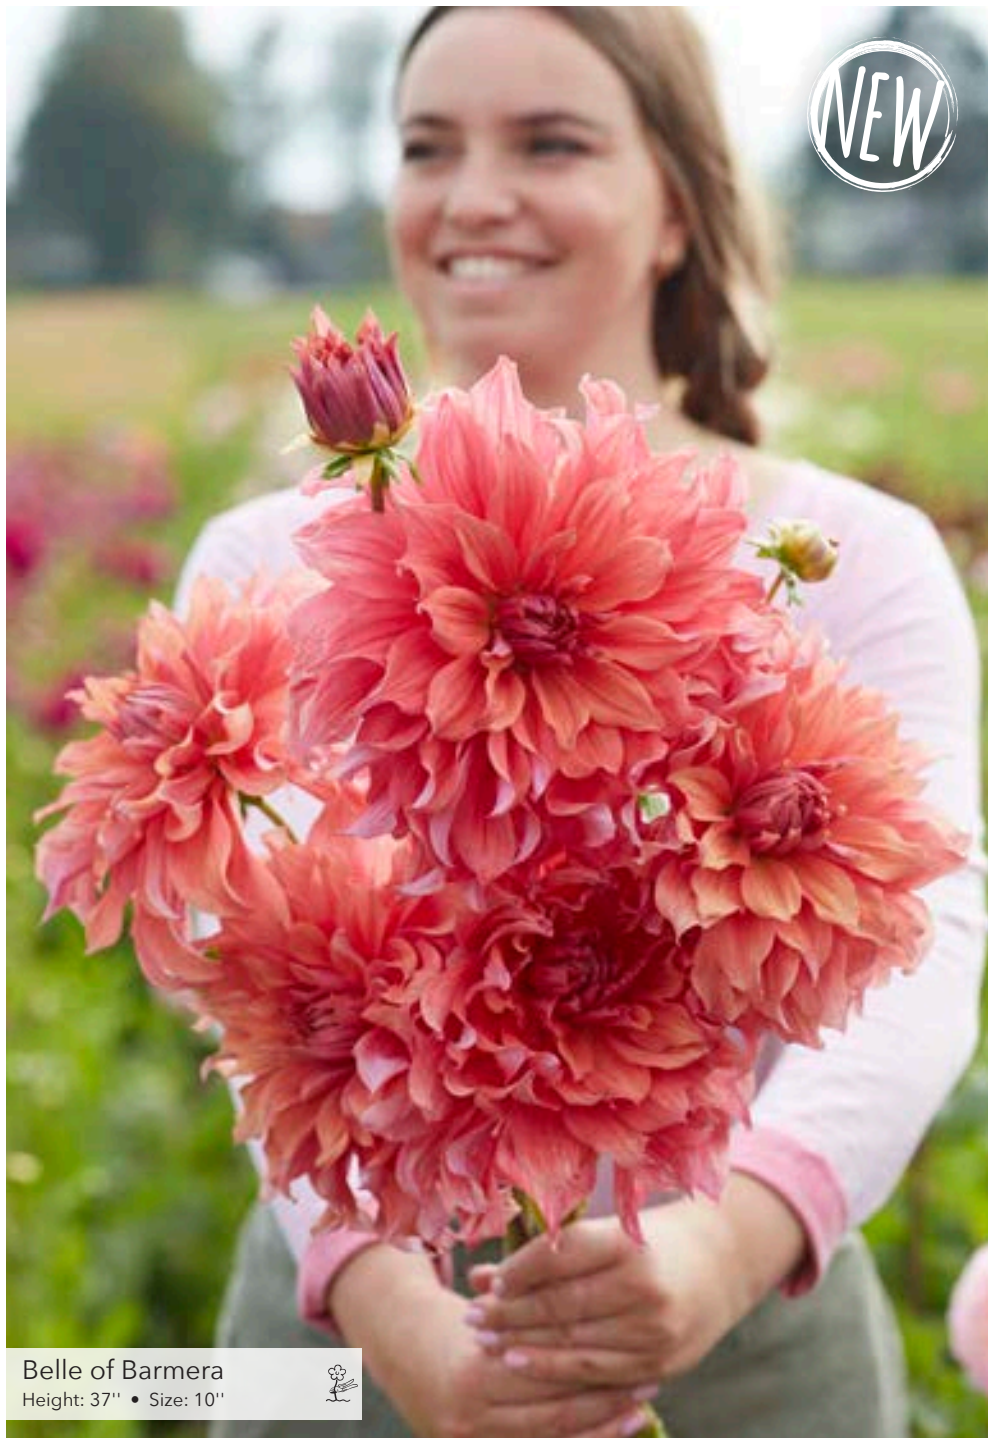

DARK RED

\*Not all of these varieties are currently for sale. This picture is to give an idea of flower colors and sizes in relation to other varieties\*

**GIANT FLOWERED  
DECORATIVE**

**Belle of Barmera**  
Height: 37" • Size: 10"