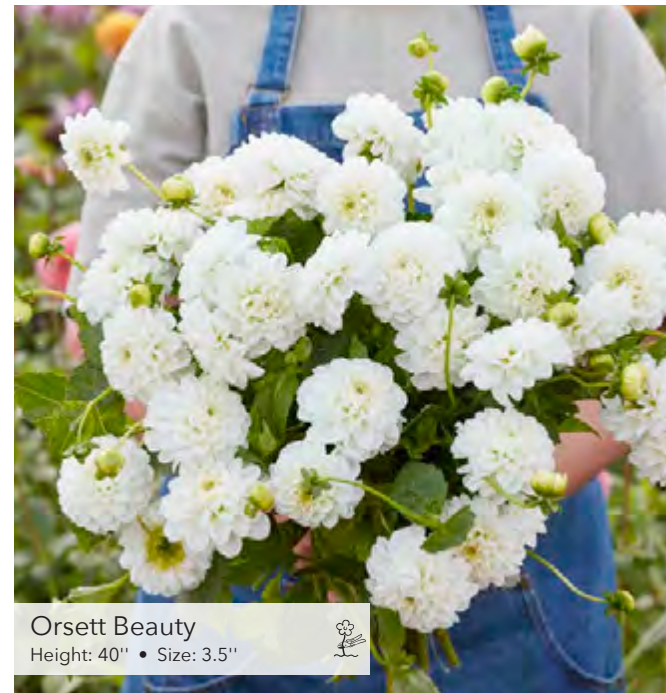

Maroon Fox  
Height: 35" • Size: 3"

Megan Dean  
Height: 43" • Size: 3"

Moderato  
Height: 40" • Size: 4.5"

Marshmallow Baby  
Height: 40" • Size: 4"

Natal  
Height: 35" • Size: 2.5"

Opportunity  
Height: 40" • Size: 4"

Orange Breeze  
Height: 40" • Size: 4"

Orange Cassini  
Height: 40" • Size: 4"

Pink Ardour  
Height: 32" • Size: 4"

Orsett Beauty  
Height: 40" • Size: 3.5"

Pink Pop  
Height: 40" • Size: 4"

Pink Suffusion  
Height: 40" • Size: 3.5"