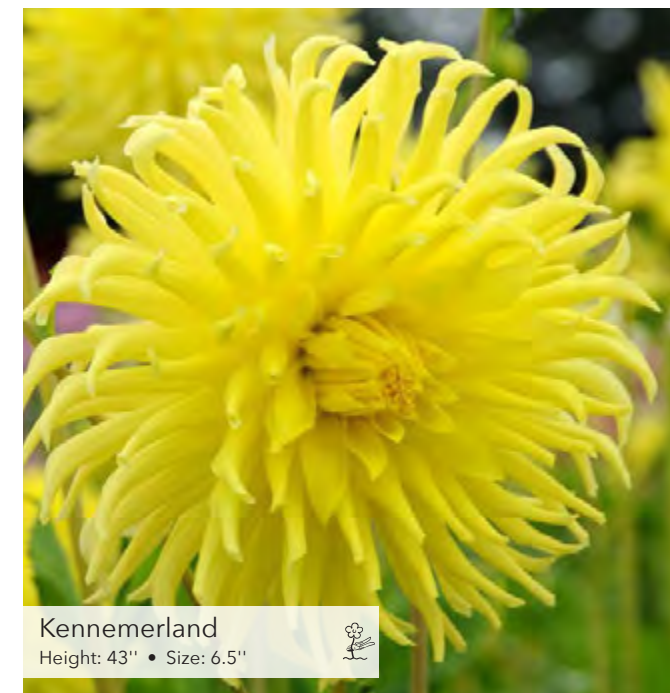

Just Married  
Height: 40" • Size: 6.5"

(Semi) Cactus

76

Chat Noir  
Height: 40" • Size: 6"

Ednie Flower Bulbs

Fringed Star  
Height: 40" • Size: 6"

Ednie Flower Bulbs

Forrestal  
Height: 43" • Size: 6.5"

77

Karma Bon Bini  
Height: 35" • Size: 4"

(Semi) Cactus

Clearview Edie  
Height: 40" • Size: 6.5"

Ednie Flower Bulbs

Karma Sangria  
Height: 43" • Size: 6"

Ednie Flower Bulbs

Kennemerland  
Height: 43" • Size: 6.5"

77

Mount Tacoma  
Height: 43" • Size: 6.5"

(Semi) Cactus

EXCLUSIVE  
★★★★★

NEW

Misses Dutch  
Height: 40" • Size: 6.5"

(Semi) Cactus

Kenora Macop-B  
Height: 40" • Size: 8"

Omega  
Height: 35" • Size: 8"

78

Ludwig Helfert  
Height: 40" • Size: 6.5"

Ednie Flower Bulbs

P.G. Wodehouse  
Height: 40" • Size: 5.5"

Penhill Autumn Shade  
Height: 40" • Size: 8"

Rip City  
Height: 40" • Size: 6"