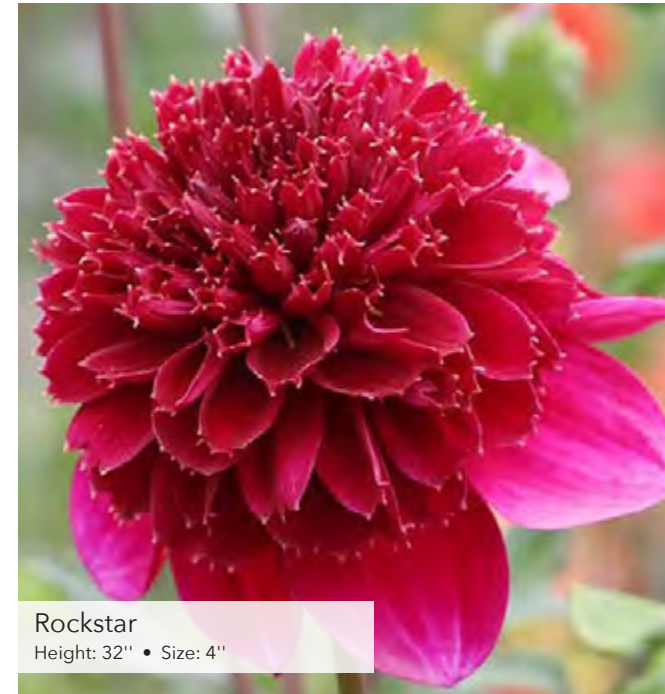

# ANEMONE

Alyshia  
Height: 35" • Size: 3"

Princess Nadine  
Height: 35" • Size: 3.5"

Dad's Favorite  
Height: 30" • Size: 4"

Mambo  
Height: 35" • Size: 5"

Misses Amy  
Height: 40" • Size: 4"

Totally Tangerine  
Height: 32" • Size: 4"

Blue Bayou  
Height: 40" • Size: 4.5"

Platinum Blonde  
Height: 47" • Size: 3.5"

Rockstar  
Height: 32" • Size: 4"

Speech  
Height: 40" • Size: 3.5"