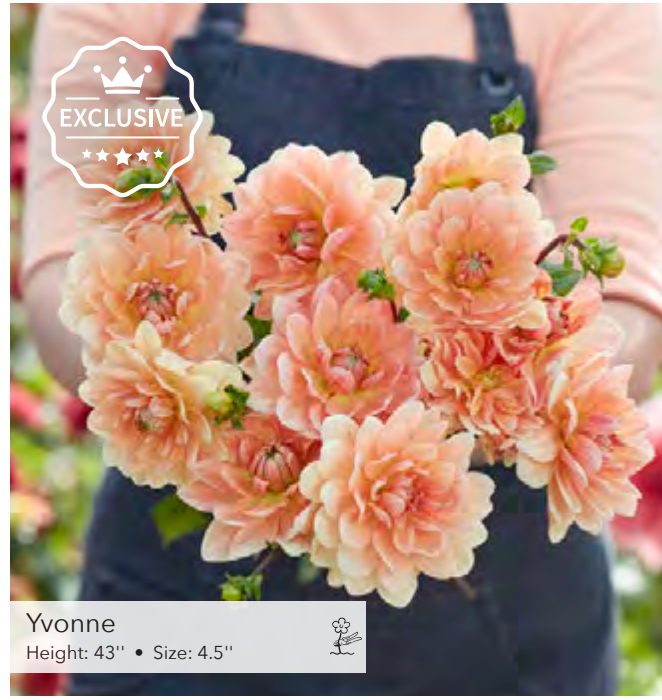

Sam Hopkins  
Height: 40" • Size: 5"

Striped Nagano  
Height: 40" • Size: 4"

Twiggy  
Height: 40" • Size: 5.5"

Yelno Harmony  
Height: 40" • Size: 4.5"

NEW

White Onesta  
Height: 43" • Size: 4.5"

Yvonne  
Height: 43" • Size: 4.5"

# BALL

Amber Crystal  
Height: 32" • Size: 3.5"

American Sunset  
Height: 32" • Size: 4"

Askwith Minnie  
Height: 43" • Size: 6"

Autumn Pumpkin  
Height: 40" • Size: 3.5"

Babette  
Height: 40" • Size: 4"

Banana Baby  
Height: 40" • Size: 4"