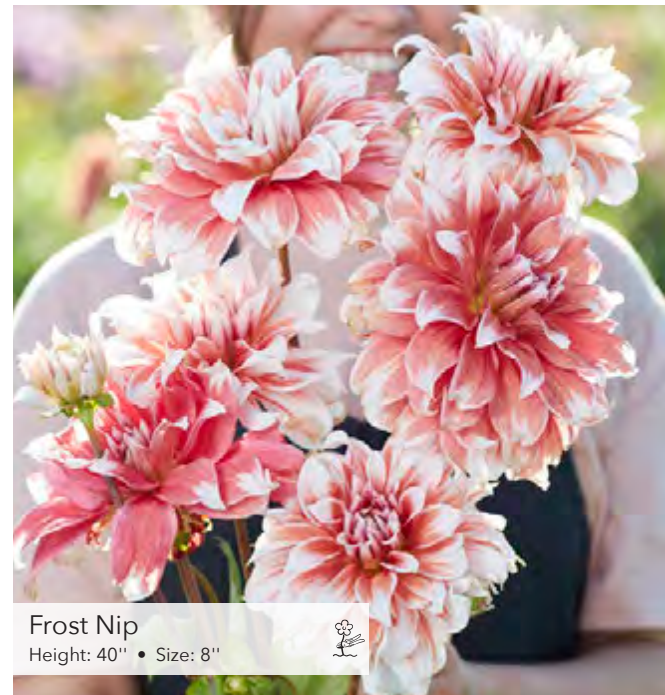

White Perfection  
Height: 47" • Size: 10"

Penhill Watermelon  
Height: 43" • Size: 10"

LARGE FLOWERED  
DECORATIVE

Islander  
Height: 32" • Size: 8.5"

Large Flowered Decorative

Ferncliff Illusion  
Height: 51" • Size: 8.5"