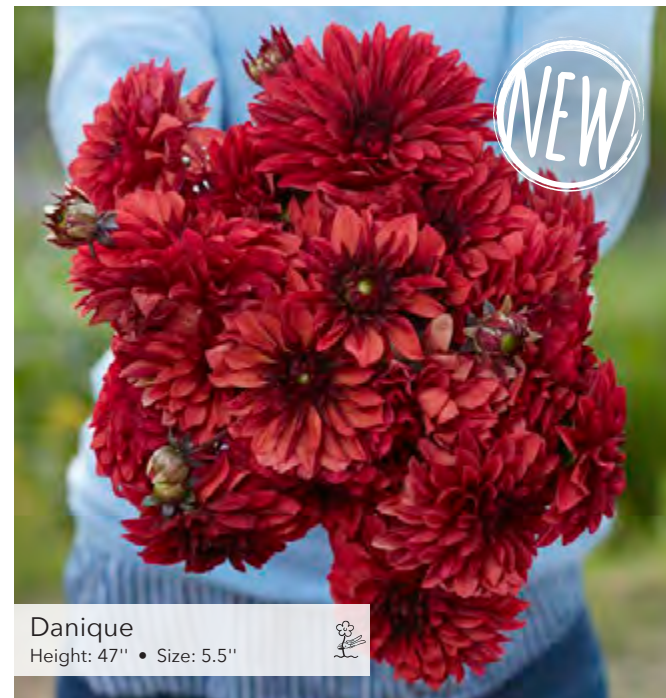

Small Flowered Decorative

EXCLUSIVE  
★★★★★

Candy Time  
Height: 43" • Size: 4"

Crème de Cassis  
Height: 43" • Size: 3.5"

32

Caravaggio  
Height: 40" • Size: 5.5"

Crème de Cognac  
Height: 43" • Size: 4"

Ednie Flower Bulbs

Crazy Legs  
Height: 40" • Size: 4"

Daisy Duke  
Height: 40" • Size: 3"

Ednie Flower Bulbs

EXCLUSIVE  
★★★★★

Dusty Beauty  
Height: 32" • Size: 5"

33

Small Flowered Decorative

EXCLUSIVE  
★★★★★

NEW

Dutch Pearl  
Height: 43" • Size: 5"

Small Flowered Decorative

NEW

Danique  
Height: 47" • Size: 5.5"

Dark Destiny  
Height: 40" • Size: 5.5"

34

Diva Us  
Height: 40" • Size: 4.5"