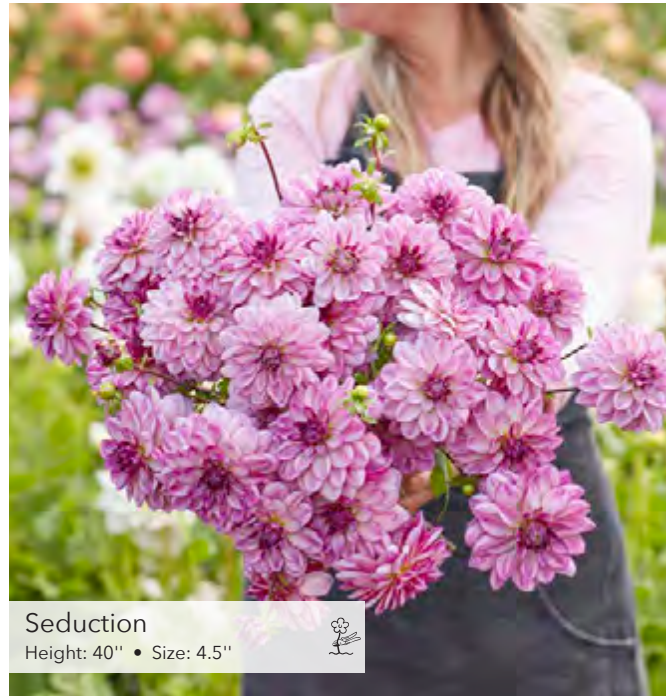

**Pink Runner**  
Height: 35" • Size: 4.5"

Small Flowered Decorative

**Rebecca's World**  
Height: 35" • Size: 4.5"

Ednie Flower Bulbs

**Seattle**  
Height: 32" • Size: 6"

Ednie Flower Bulbs

**Sebastian**  
Height: 40" • Size: 3.5"

Small Flowered Decorative

**Red Runner**  
Height: 35" • Size: 4.5"

**Seduction**  
Height: 40" • Size: 4.5"

**Seniors Hope**  
Height: 27.5" • Size: 4.5"

**Salmon Runner**  
Height: 35" • Size: 4.5"

Strawberry Cream  
Height: 35" • Size: 3.5"

Small Flowered Decorative

Silver Years  
Height: 40" • Size: 6"

Sweet Love  
Height: 40" • Size: 4"

46

Stratos  
Height: 40" • Size: 5.5"

Sweet Sanne  
Height: 40" • Size: 5"

Ednie Flower Bulbs

Sweet Lucille  
Height: 43" • Size: 4.5"