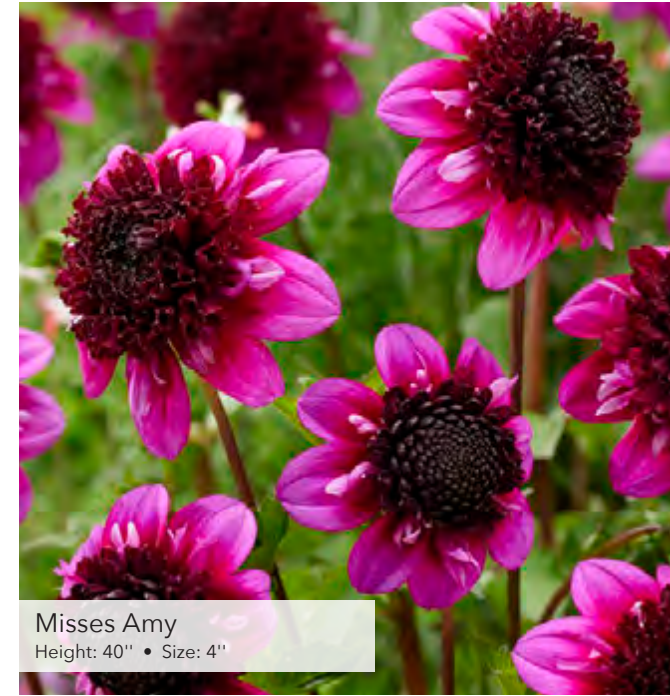

# ANEMONE

Alyshia  
Height: 35" • Size: 3"

Princess Nadine  
Height: 35" • Size: 3.5"

Dad's Favorite  
Height: 30" • Size: 4"

Mambo  
Height: 35" • Size: 5"

Misses Amy  
Height: 40" • Size: 4"

Totally Tangerine  
Height: 32" • Size: 4"