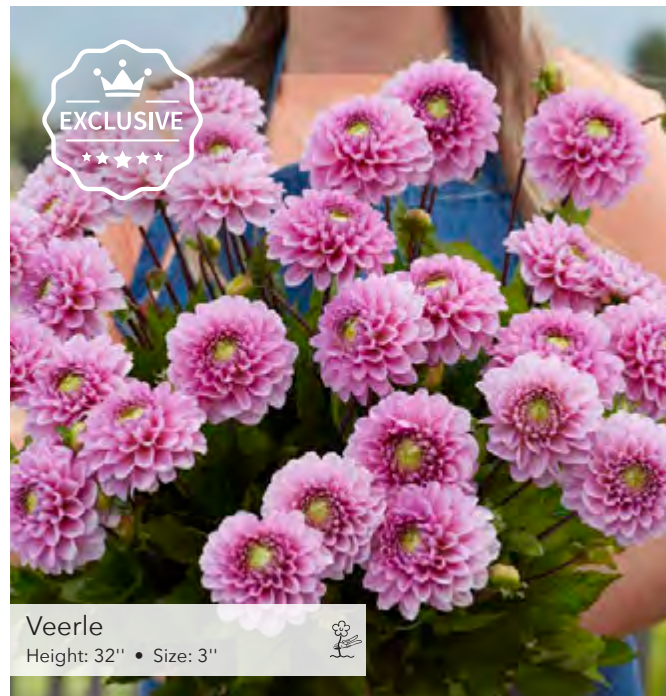

Souvenir d'Été  
Height: 27.5" • Size: 2.5"

Sunny Boy  
Height: 40" • Size: 3"

Sweet Suzanne  
Height: 40" • Size: 3.5"

Salsa  
Height: 40" • Size: 3"

Smoothy  
Height: 40" • Size: 4.5"

Snow Cap  
Height: 40" • Size: 3.5"

Sweet Fabienne  
Height: 40" • Size: 3.5"

Sylvia  
Height: 40" • Size: 4.5"

Wizard of Oz  
Height: 32" • Size: 3"

Symphony  
Height: 47" • Size: 4.5"

Viking  
Height: 40" • Size: 3"

Yellow Symphony  
Height: 47" • Size: 4.5"

Veerle  
Height: 32" • Size: 3"

Wine Eyed Jill  
Height: 35" • Size: 3.5"

Zundert Mystery Fox  
Height: 40" • Size: 3"

White Wizard (Light Wizard)  
Height: 35" • Size: 3"