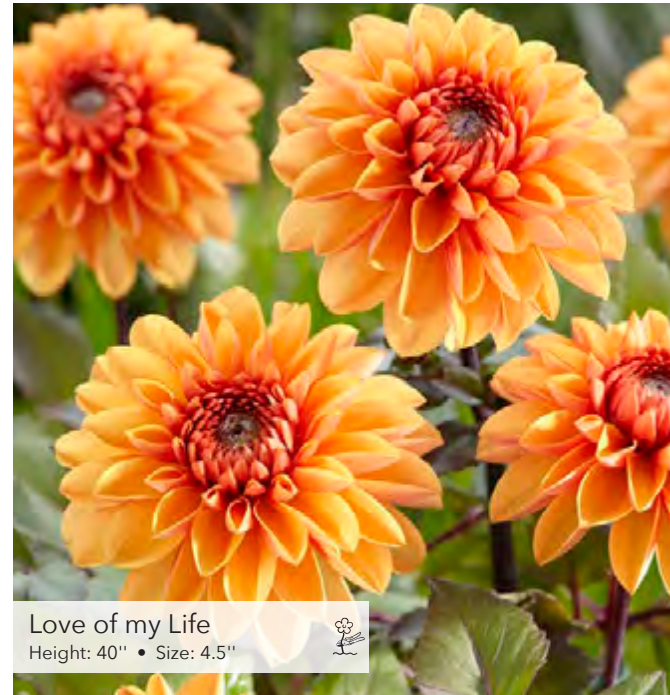

Karma Amora®  
Height: 35" • Size: 6"

Karma Naomi®  
Height: 47" • Size: 5.5"

Kick Off  
Height: 43" • Size: 4"

Small Flowered Decorative

Karma Prospero®  
Height: 35" • Size: 6"

38

King Arthur  
Height: 40" • Size: 4"

Ednie Flower Bulbs

Love of my Life  
Height: 40" • Size: 4.5"

Ednie Flower Bulbs

La Belle Epoque  
Height: 43" • Size: 5.5"

39

Small Flowered Decorative

Manoa  
Height: 32" • Size: 4"

Small Flowered Decorative

Melchior  
Height: 40" • Size: 4.5"

40

Miss Brandy  
Height: 40" • Size: 5.5"

Ednie Flower Bulbs

Molly Raven  
Height: 40" • Size: 5.5"

Ednie Flower Bulbs

Mondriaan  
Height: 35" • Size: 4.5"

41