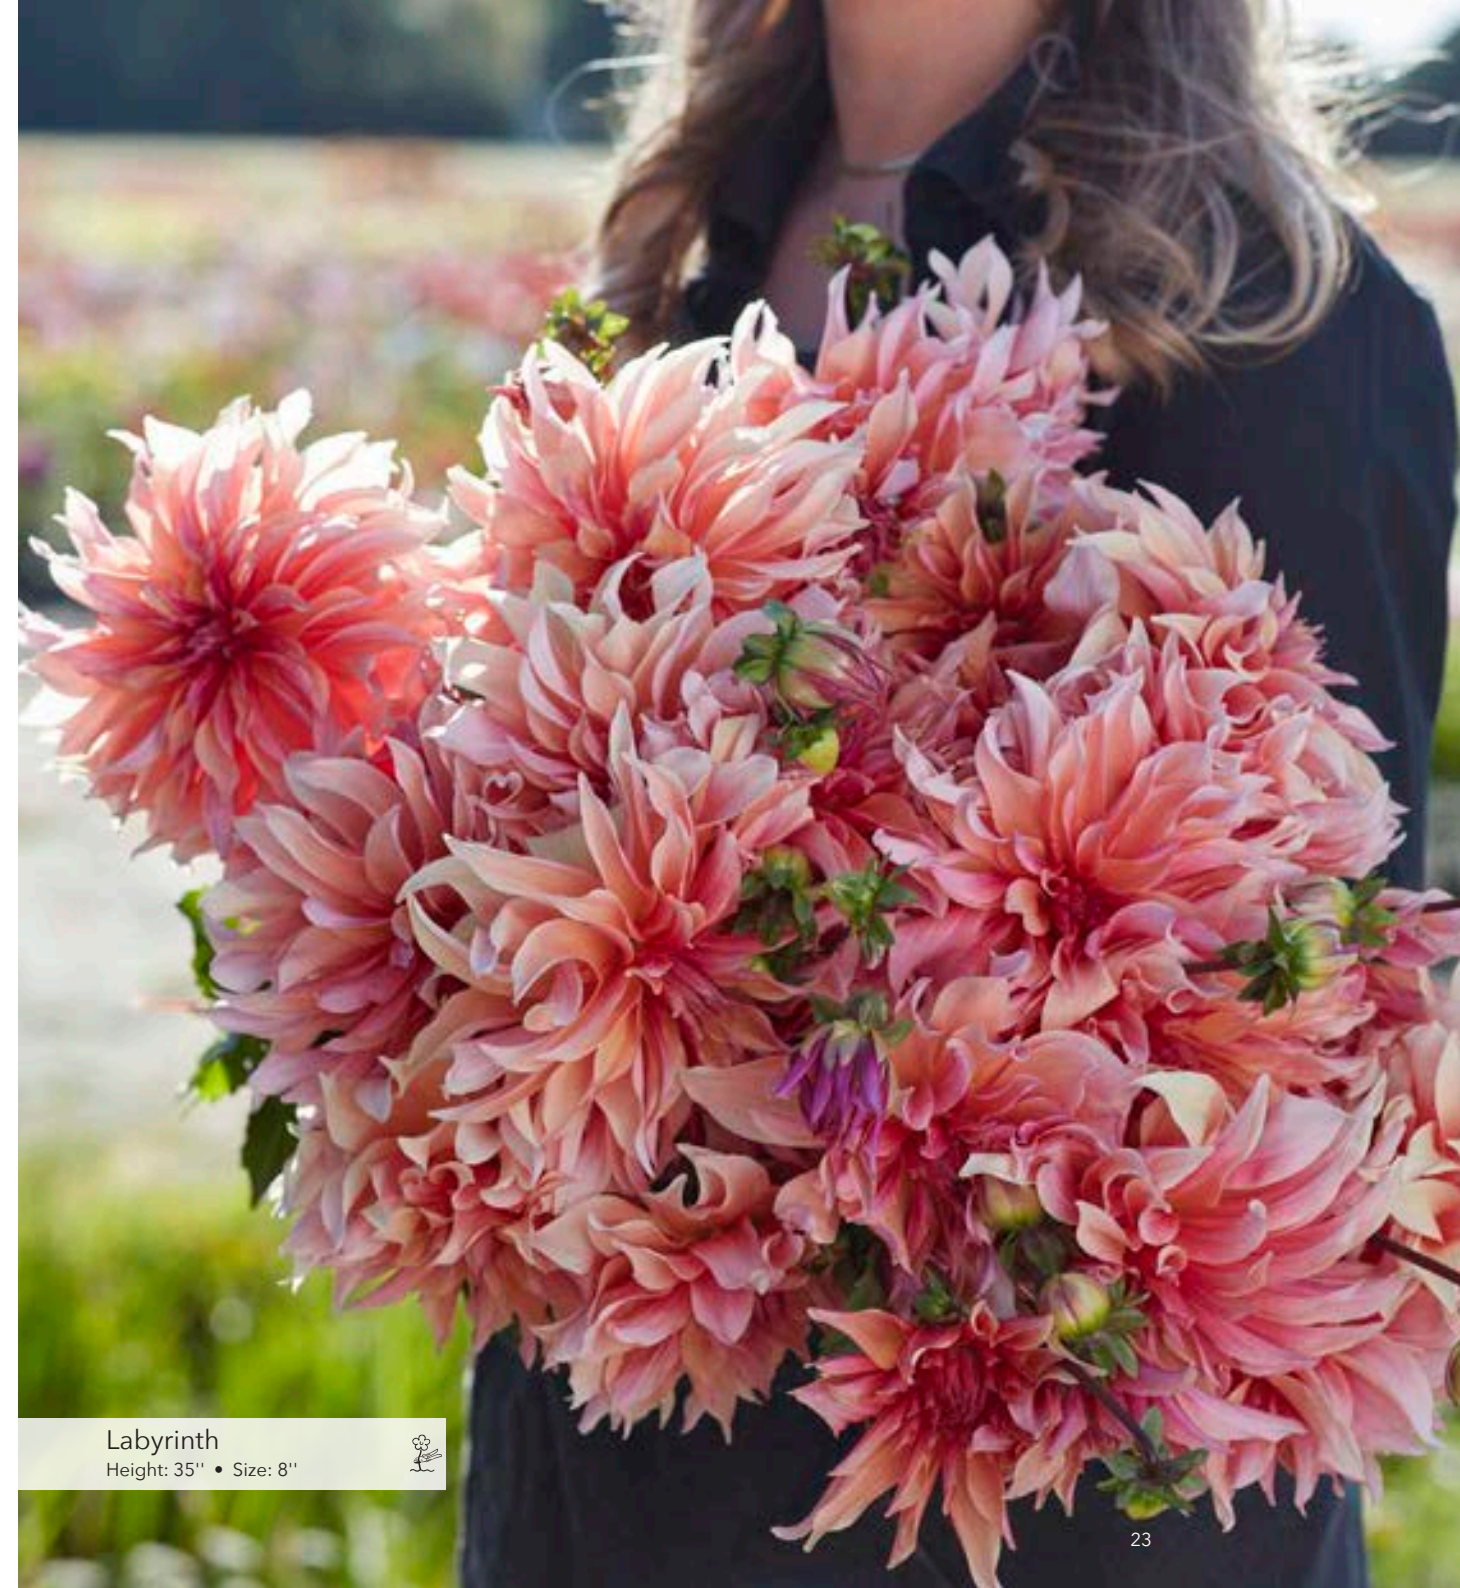

Red Labyrinth
Height: 40" • Size: 8"

Labyrinth
Height: 35" • Size: 8"