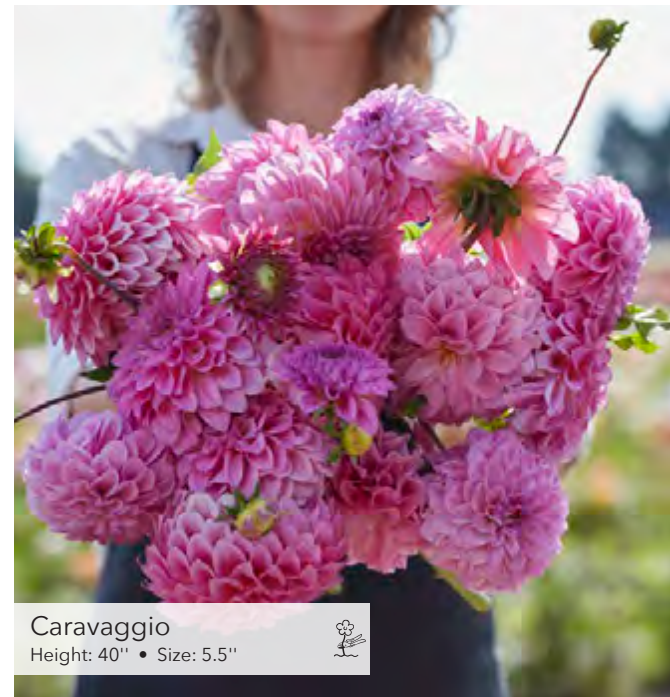

Bahia Blanca  
Height: 40" • Size: 3.5"

Bocherell  
Height: 35" • Size: 4.5"

Blue Bell  
Height: 32" • Size: 4.5"

Caramel Antique  
Height: 40" • Size: 4.5"

Small Flowered Decorative

EXCLUSIVE  
★★★★★

Chicago  
Height: 40" • Size: 4.5"

Small Flowered Decorative

EXCLUSIVE  
★★★★★

Candy Time  
Height: 43" • Size: 4"

Crème de Cassis  
Height: 43" • Size: 3.5"

32

Caravaggio  
Height: 40" • Size: 5.5"

Crème de Cognac  
Height: 43" • Size: 4"

Ednie Flower Bulbs

Crazy Legs  
Height: 40" • Size: 4"

Daisy Duke  
Height: 40" • Size: 3"

Ednie Flower Bulbs

EXCLUSIVE  
★★★★★

Dusty Beauty  
Height: 32" • Size: 5"

33

Small Flowered Decorative

EXCLUSIVE  
★★★★★

NEW

Dutch Pearl  
Height: 43" • Size: 5"

Small Flowered Decorative

NEW

Danique  
Height: 47" • Size: 5.5"

Dark Destiny  
Height: 40" • Size: 5.5"

34

Diva Us  
Height: 40" • Size: 4.5"