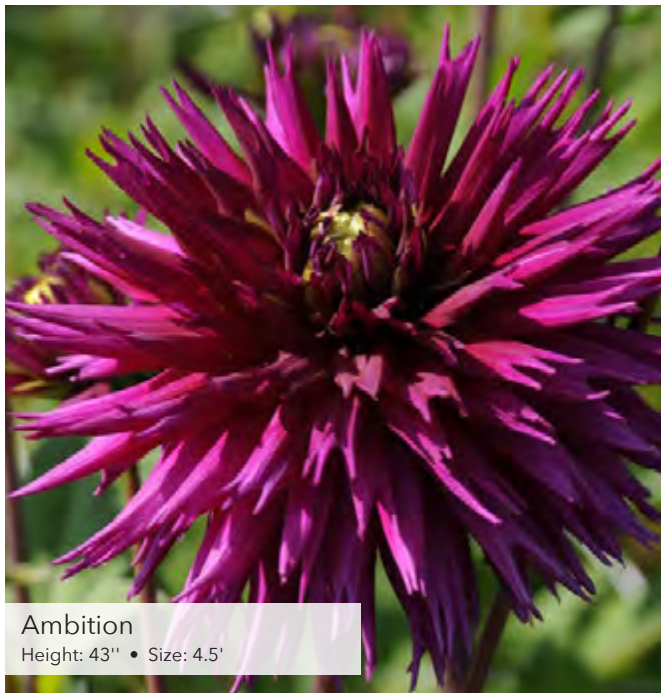

Akita
Height: 35" • Size: 7"

Ambition
Height: 43" • Size: 4.5'