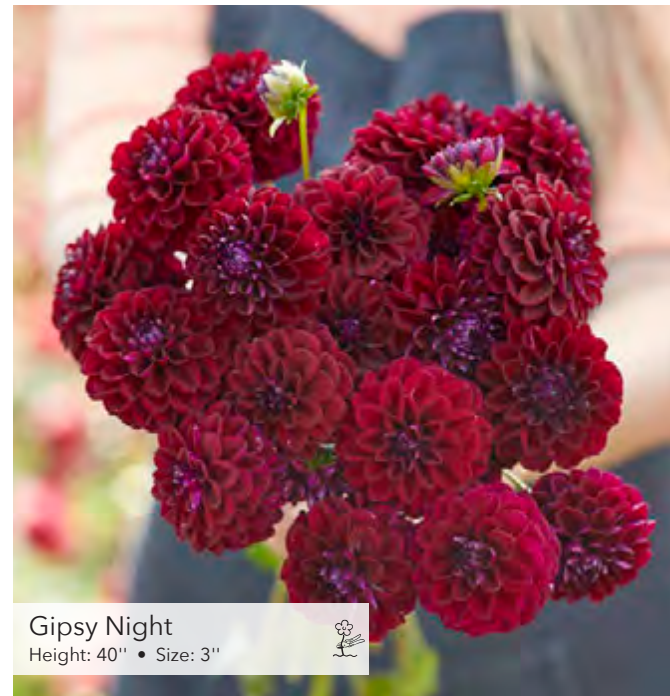

**Gipsy Night**  
Height: 40" • Size: 3"

**Golden Eye**  
Height: 40" • Size: 4"

**Dear Alexander**  
Height: 43" • Size: 4"

**Eveline**  
Height: 43" • Size: 4"

**Golden Scepter**  
Height: 35" • Size: 3"