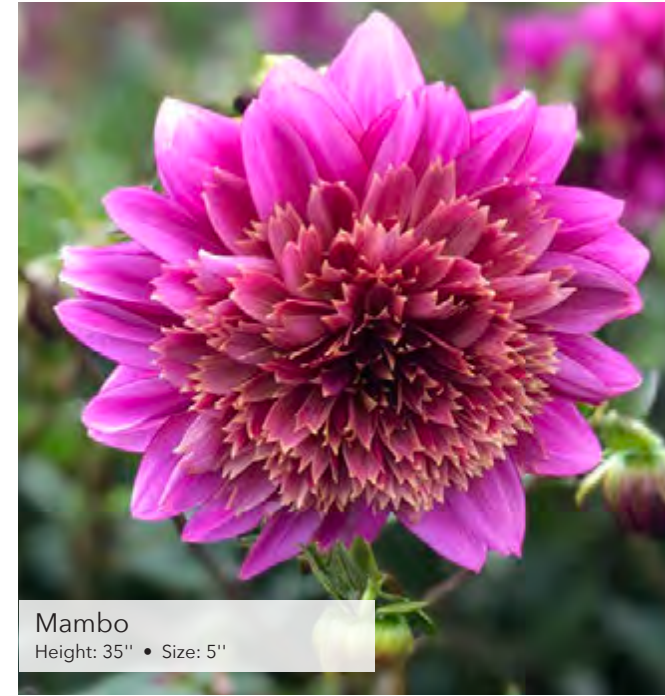

# PAEONY

Bishop of Llandaff  
Height: 37" • Size: 3.5"

(Semi) Cactus / Paeony

81

# ANEMONE

Alyshia  
Height: 35" • Size: 3"

Princess Nadine  
Height: 35" • Size: 3.5"

Dad's Favorite  
Height: 30" • Size: 4"

Mambo  
Height: 35" • Size: 5"

Misses Amy  
Height: 40" • Size: 4"

Totally Tangerine  
Height: 32" • Size: 4"

Blue Bayou  
Height: 40" • Size: 4.5"

Platinum Blonde  
Height: 47" • Size: 3.5"

Rockstar  
Height: 32" • Size: 4"

Speech  
Height: 40" • Size: 3.5"

# SINGLE

HS Date  
Height: 32" • Size: 4"

Bright Eyes  
Height: 27.5" • Size: 4.5"

HS Juliet  
Height: 24" • Size: 3.5"

HS Party  
Height: 27.5" • Size: 3.5"

HS Romeo  
Height: 24" • Size: 3.5"

HS Princess  
Height: 24" • Size: 4"