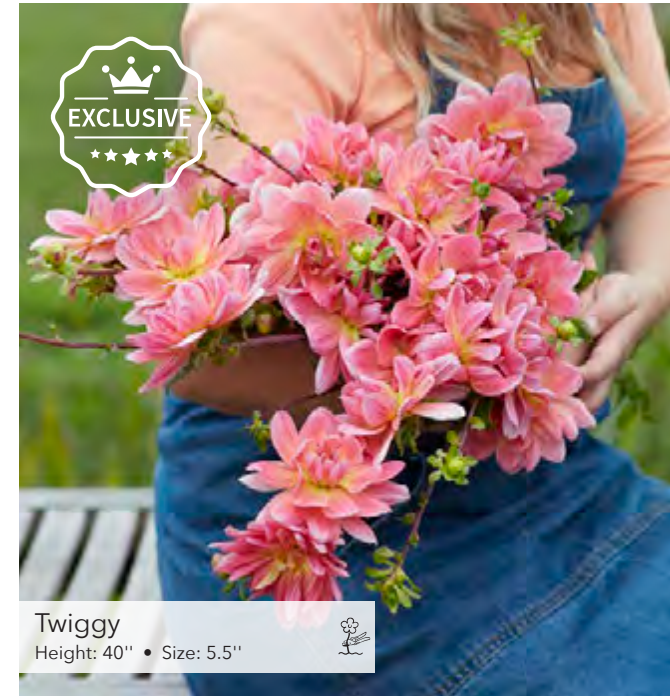

Twiggy
Height: 40" • Size: 5.5"