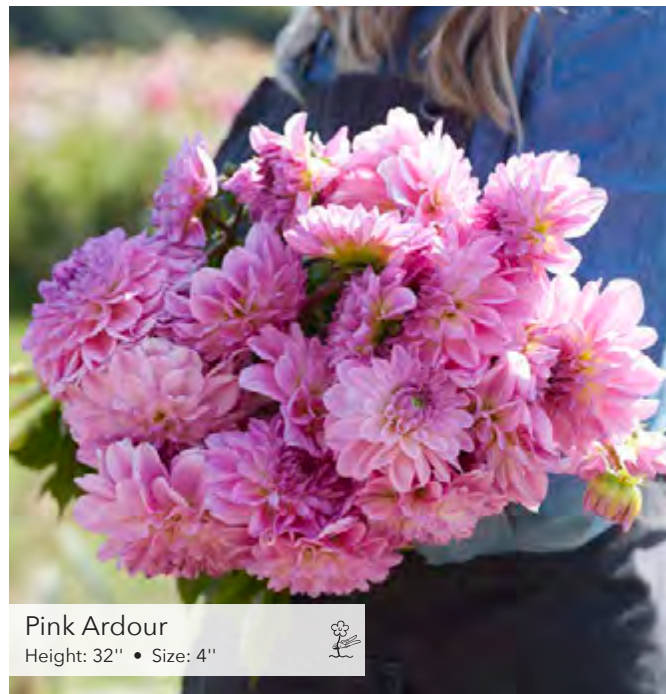

Maroon Fox  
Height: 35" • Size: 3"

Megan Dean  
Height: 43" • Size: 3"

Moderato  
Height: 40" • Size: 4.5"

Marshmallow Baby  
Height: 40" • Size: 4"

Natal  
Height: 35" • Size: 2.5"

Opportunity  
Height: 40" • Size: 4"

Orange Breeze  
Height: 40" • Size: 4"

Orange Cassini  
Height: 40" • Size: 4"

Pink Ardour  
Height: 32" • Size: 4"

Orsett Beauty  
Height: 40" • Size: 3.5"

Pink Pop  
Height: 40" • Size: 4"

Pink Suffusion  
Height: 40" • Size: 3.5"