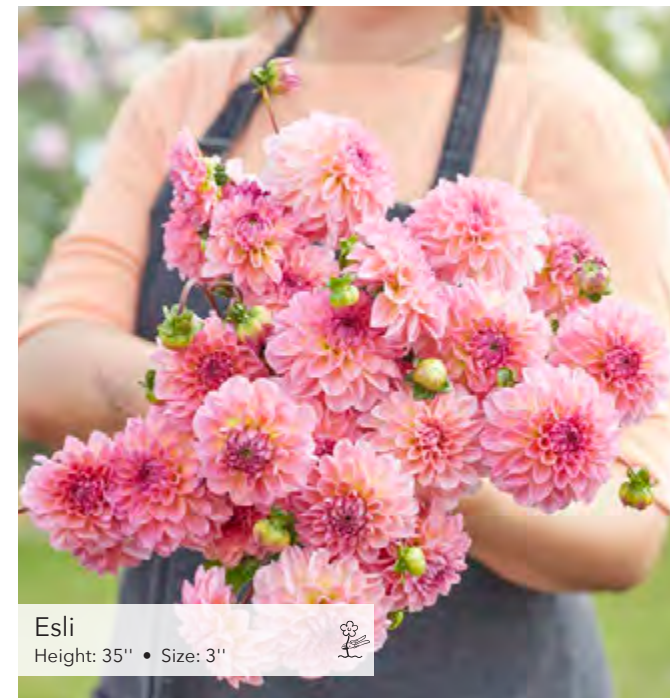

NEW

Dutch Pearl  
Height: 43" • Size: 5"

Small Flowered Decorative

NEW

Danique  
Height: 47" • Size: 5.5"

Dark Destiny  
Height: 40" • Size: 5.5"

34

Diva Us  
Height: 40" • Size: 4.5"

David Howard  
Height: 40" • Size: 4"

Ednie Flower Bulbs

Dutch Delight  
Height: 40" • Size: 4.5"

EXCLUSIVE  
★★★★★  
Ellen Nauta  
Height: 40" • Size: 4.5"

Ednie Flower Bulbs

Esli  
Height: 35" • Size: 3"