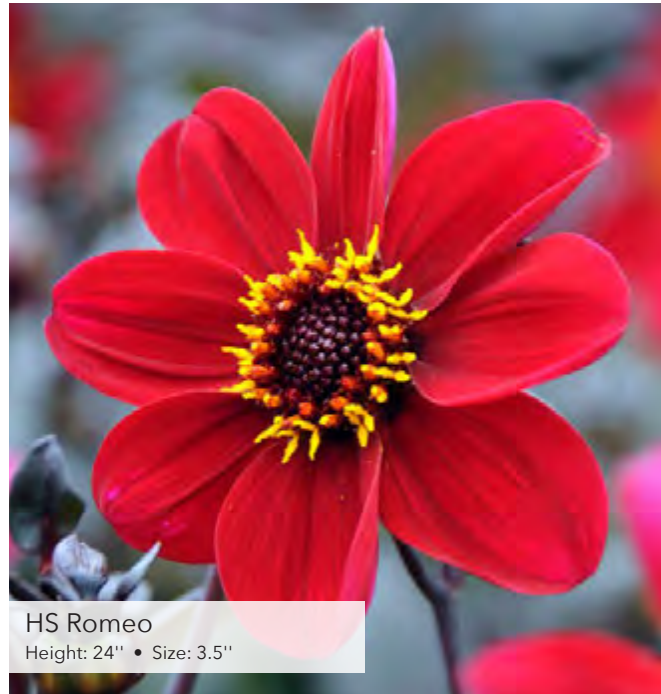

# SINGLE

HS Date  
Height: 32" • Size: 4"

Bright Eyes  
Height: 27.5" • Size: 4.5"

HS Juliet  
Height: 24" • Size: 3.5"

HS Party  
Height: 27.5" • Size: 3.5"

HS Romeo  
Height: 24" • Size: 3.5"

HS Princess  
Height: 24" • Size: 4"

Sunshine  
Height: 27.5" • Size: 3.5"

HS Flame  
Height: 27.5" • Size: 3.5"

Imperialis  
Height: 120" • Size: 4.5"

Imperialis White  
Height: 120" • Size: 4"

Edge of Joy  
Height: 30" • Size: 4"

Honka Fragile  
Height: 32" • Size: 4.5"