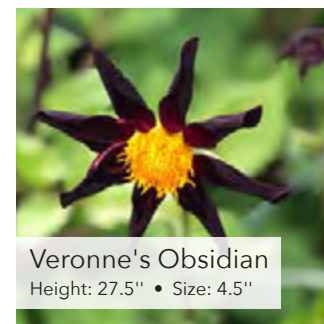

# SINGLE

HS Date  
Height: 32" • Size: 4"

Bright Eyes  
Height: 27.5" • Size: 4.5"

HS Juliet  
Height: 24" • Size: 3.5"

HS Party  
Height: 27.5" • Size: 3.5"

HS Romeo  
Height: 24" • Size: 3.5"

HS Princess  
Height: 24" • Size: 4"

Sunshine  
Height: 27.5" • Size: 3.5"

HS Flame  
Height: 27.5" • Size: 3.5"

Imperialis  
Height: 120" • Size: 4.5"

Imperialis White  
Height: 120" • Size: 4"

Edge of Joy  
Height: 30" • Size: 4"

Honka Fragile  
Height: 32" • Size: 4.5"

Honka Pink  
Height: 32" • Size: 4.5"

Veronne's Obsidian  
Height: 27.5" • Size: 4.5"