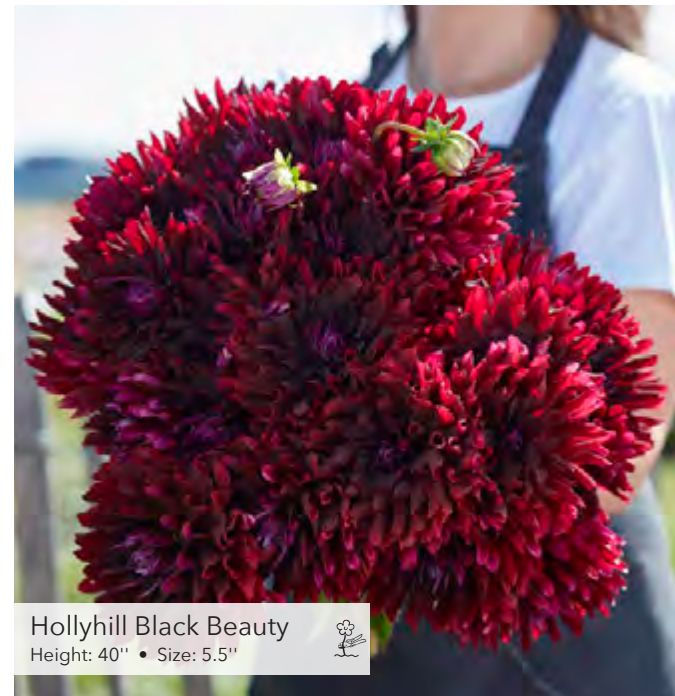

Feline Yvonne  
Height: 40" • Size: 5"

35

EXCLUSIVE  
★★★★★

Erna Panzer  
Height: 32" • Size: 4.5"

Small Flowered Decorative

Freeman  
Height: 40" • Size: 4.5"

French Cancan  
Height: 40" • Size: 4.5"

Hemisphere  
Height: 40" • Size: 5.5"