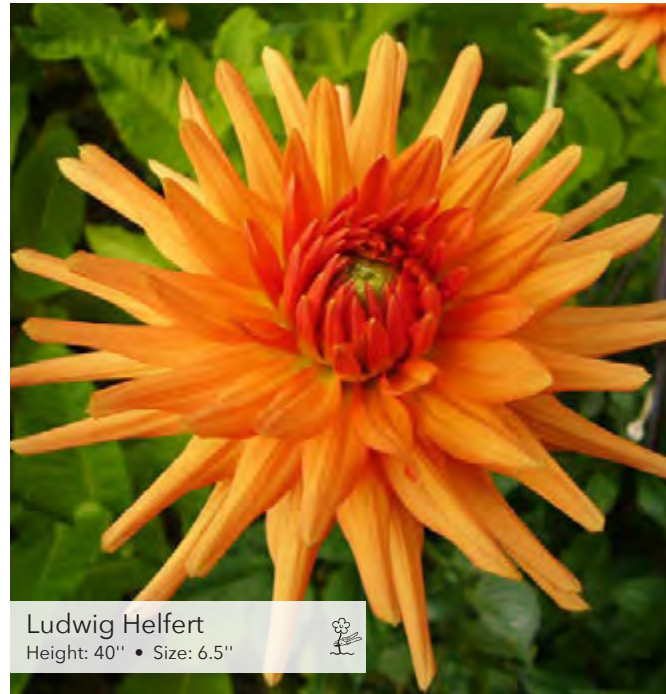

77

Mount Tacoma  
Height: 43" • Size: 6.5"

(Semi) Cactus

EXCLUSIVE  
★★★★★

NEW

Misses Dutch  
Height: 40" • Size: 6.5"

(Semi) Cactus

Kenora Macop-B  
Height: 40" • Size: 8"

Omega  
Height: 35" • Size: 8"

78

Ludwig Helfert  
Height: 40" • Size: 6.5"

Ednie Flower Bulbs

P.G. Wodehouse  
Height: 40" • Size: 5.5"

Penhill Autumn Shade  
Height: 40" • Size: 8"

Rip City  
Height: 40" • Size: 6"