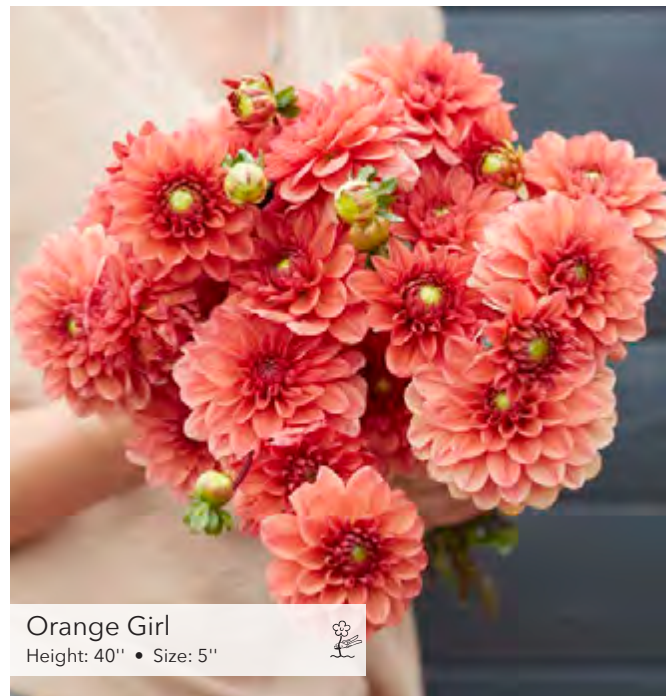

Missis Miley  
Height: 32" • Size: 5.5"

Mister Blue  
Height: 40" • Size: 4.5"

Myrthe  
Height: 40" • Size: 4.5"

Nashville  
Height: 40" • Size: 4.5"

Muchacha  
Height: 40" • Size: 4.5"

Small Flowered Decorative

EXCLUSIVE  
★★★★★

Orange & Snow  
Height: 40" • Size: 5"

Small Flowered Decorative

NEW

Orange King  
Height: 40" • Size: 4.5"

Orange Girl  
Height: 40" • Size: 5"

Ednie Flower Bulbs

Orange Pekoe  
Height: 40" • Size: 5"

EXCLUSIVE  
★★★★★

Pink Silk  
Height: 35" • Size: 4.5"

Ednie Flower Bulbs

Painted Black  
Height: 40" • Size: 4.5"

R Mona  
Height: 40" • Size: 5.5"

EXCLUSIVE  
★★★★★

Peaches  
Height: 40" • Size: 4.5"

Small Flowered Decorative