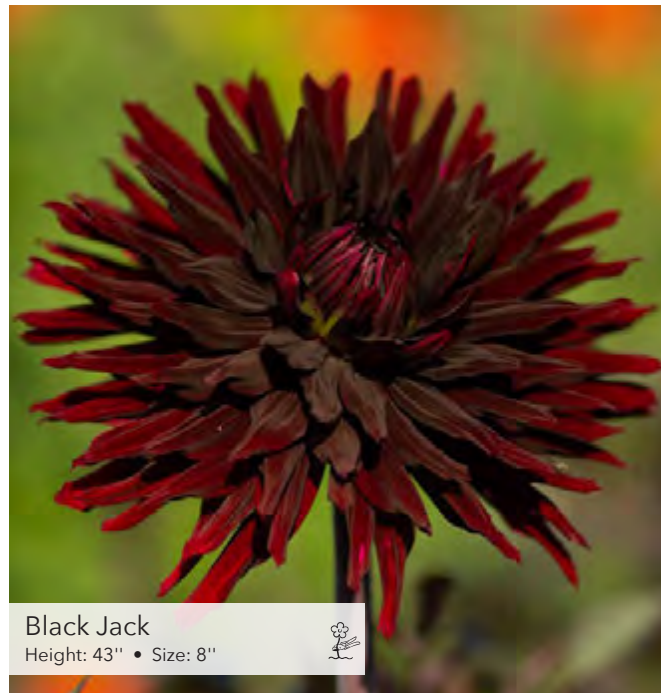

# CACTUS

Café de Paris®  
Height: 40" • Size: 6.5" 

Akita  
Height: 35" • Size: 7" 

Ambition  
Height: 43" • Size: 4.5' 

Black Jack  
Height: 43" • Size: 8" 

Black Narcissus  
Height: 35" • Size: 6" 

Gelber Vulcan  
Height: 40" • Size: 8" 

Just Married  
Height: 40" • Size: 6.5"

(Semi) Cactus

76

Chat Noir  
Height: 40" • Size: 6"

Ednie Flower Bulbs

Fringed Star  
Height: 40" • Size: 6"

Ednie Flower Bulbs

Forrestal  
Height: 43" • Size: 6.5"