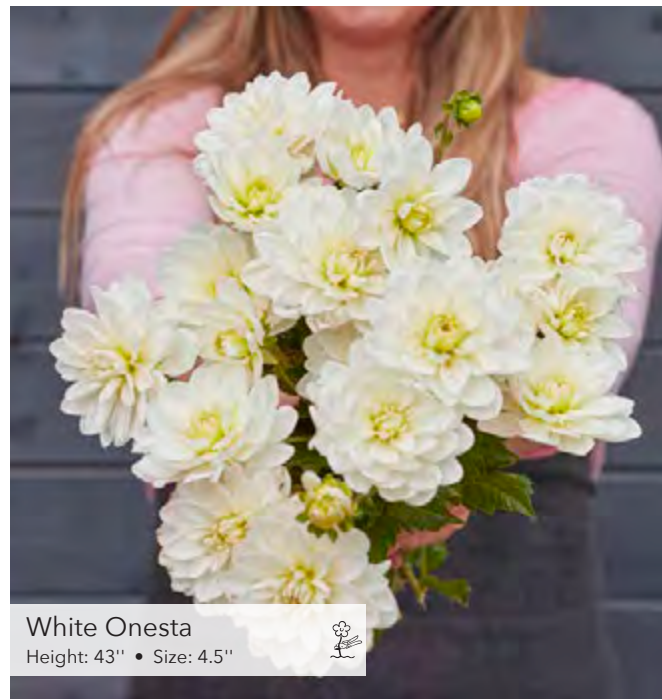

# WATERLILY

Nagano  
Height: 40" • Size: 4"

Onesta  
Height: 43" • Size: 4.5"

Peace Pact  
Height: 43" • Size: 5.5"

Pink Perception  
Height: 40" • Size: 4"

Rancho  
Height: 40" • Size: 6"

Orange Perception  
Height: 40" • Size: 4"

Sam Hopkins  
Height: 40" • Size: 5"

Striped Nagano  
Height: 40" • Size: 4"

Twiggy  
Height: 40" • Size: 5.5"

Yelno Harmony  
Height: 40" • Size: 4.5"

NEW

White Onesta  
Height: 43" • Size: 4.5"

Yvonne  
Height: 43" • Size: 4.5"

# BALL

Amber Crystal  
Height: 32" • Size: 3.5"

American Sunset  
Height: 32" • Size: 4"

Askwith Minnie  
Height: 43" • Size: 6"

Autumn Pumpkin  
Height: 40" • Size: 3.5"

Babette  
Height: 40" • Size: 4"

Banana Baby  
Height: 40" • Size: 4"