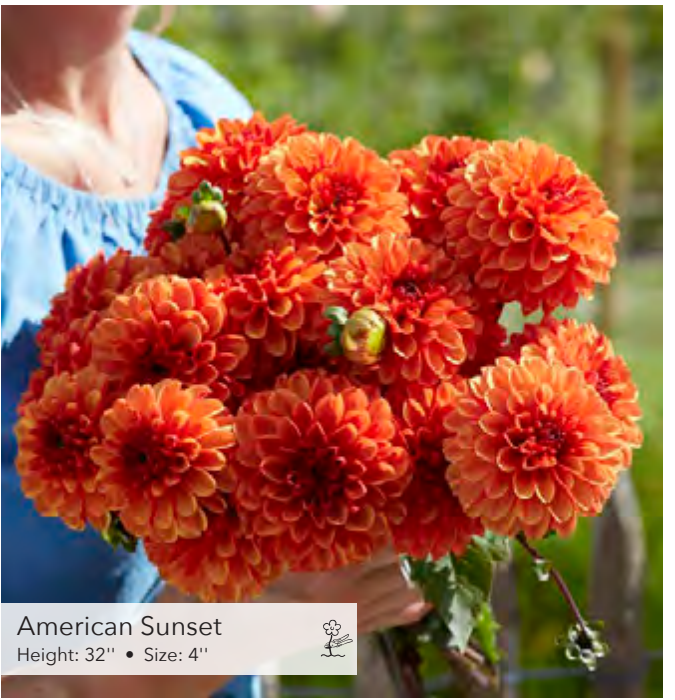

Sam Hopkins  
Height: 40" • Size: 5"

Striped Nagano  
Height: 40" • Size: 4"

Twiggy  
Height: 40" • Size: 5.5"

Yelno Harmony  
Height: 40" • Size: 4.5"

NEW

White Onesta  
Height: 43" • Size: 4.5"

Yvonne  
Height: 43" • Size: 4.5"

# BALL

Amber Crystal  
Height: 32" • Size: 3.5"

American Sunset  
Height: 32" • Size: 4"

Askwith Minnie  
Height: 43" • Size: 6"

Autumn Pumpkin  
Height: 40" • Size: 3.5"

Babette  
Height: 40" • Size: 4"

Banana Baby  
Height: 40" • Size: 4"