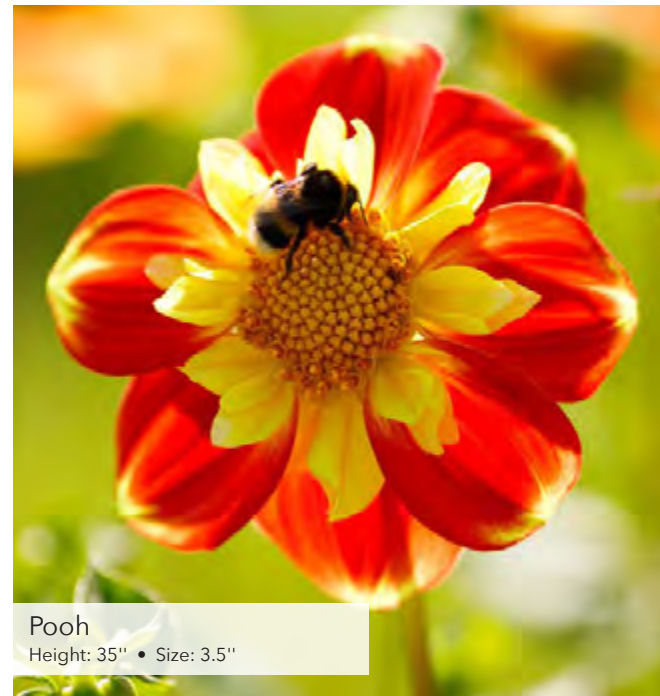

COLLERETTE

Night Butterfly
Height: 35" • Size: 4.5"