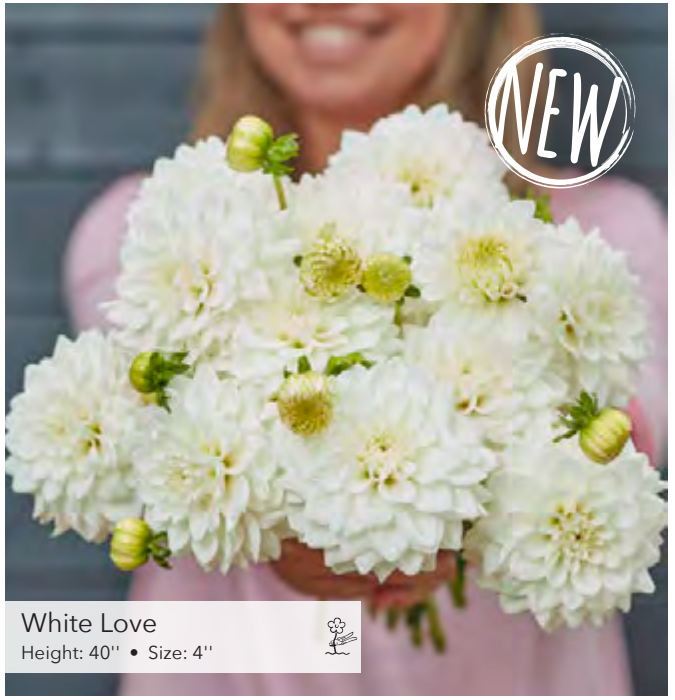

**Pink Runner**  
Height: 35" • Size: 4.5"

Small Flowered Decorative

**Rebecca's World**  
Height: 35" • Size: 4.5"

Ednie Flower Bulbs

**Seattle**  
Height: 32" • Size: 6"

Ednie Flower Bulbs

**Sebastian**  
Height: 40" • Size: 3.5"

Small Flowered Decorative

**Red Runner**  
Height: 35" • Size: 4.5"

**Seduction**  
Height: 40" • Size: 4.5"

**Seniors Hope**  
Height: 27.5" • Size: 4.5"

**Salmon Runner**  
Height: 35" • Size: 4.5"

Strawberry Cream  
Height: 35" • Size: 3.5"

Small Flowered Decorative

Silver Years  
Height: 40" • Size: 6"

Sweet Love  
Height: 40" • Size: 4"

46

Stratos  
Height: 40" • Size: 5.5"

Sweet Sanne  
Height: 40" • Size: 5"

Ednie Flower Bulbs

Sweet Lucille  
Height: 43" • Size: 4.5"

Ednie Flower Bulbs

Tangerine Dream  
Height: 43" • Size: 4.5"

White Love  
Height: 40" • Size: 4"

47

Sweet Nathalie  
Height: 35" • Size: 5"

Small Flowered Decorative