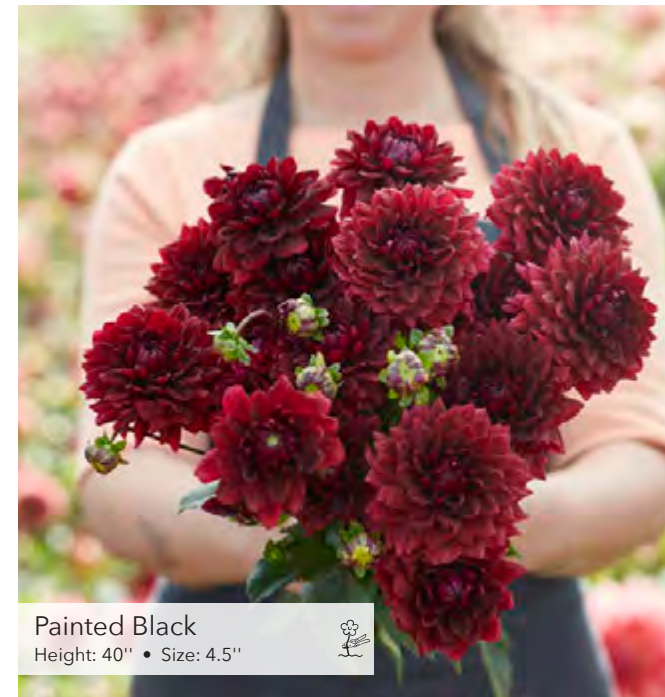

EXCLUSIVE
★★★★★

Small Flowered Decorative

NEW

Ednie Flower Bulbs

EXCLUSIVE
★★★★★

Ednie Flower Bulbs

EXCLUSIVE
★★★★★

Small Flowered Decorative