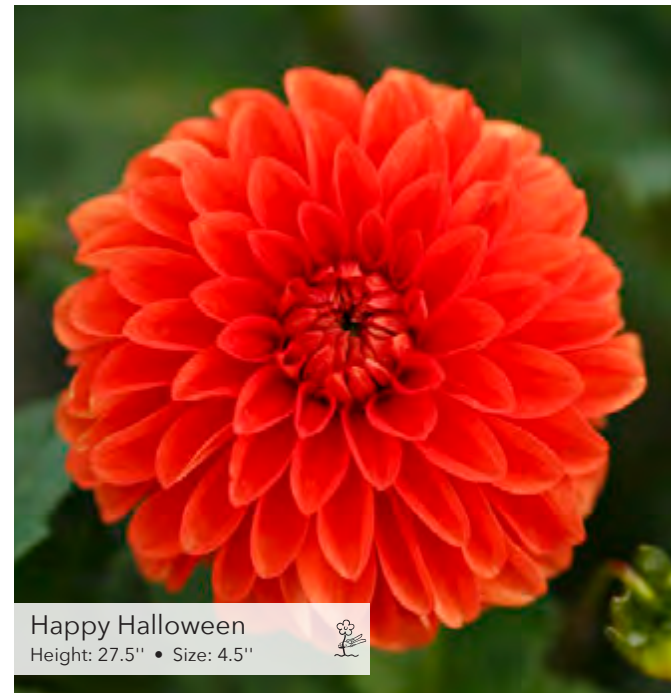

**Gipsy Night**  
Height: 40" • Size: 3"

**Golden Eye**  
Height: 40" • Size: 4"

**Dear Alexander**  
Height: 43" • Size: 4"

**Eveline**  
Height: 43" • Size: 4"

**Golden Scepter**  
Height: 35" • Size: 3"