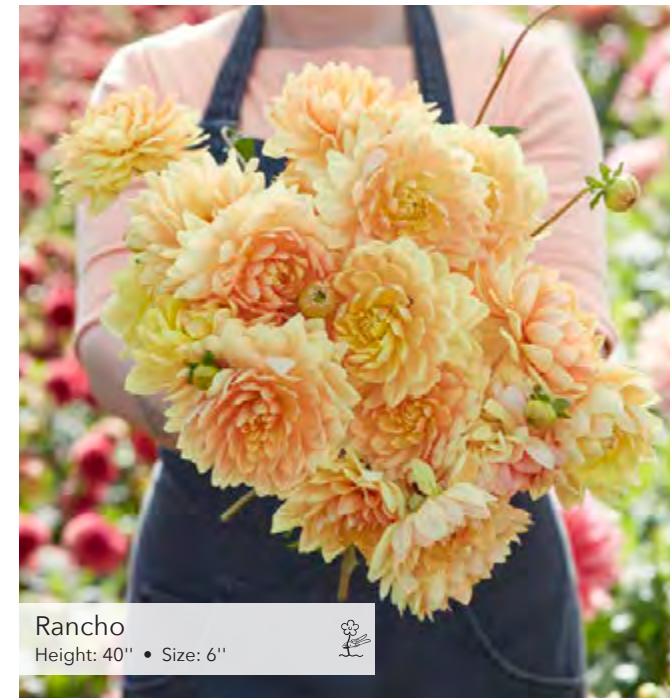

# WATERLILY

Nagano  
Height: 40" • Size: 4"

Onesta  
Height: 43" • Size: 4.5"

Peace Pact  
Height: 43" • Size: 5.5"

Pink Perception  
Height: 40" • Size: 4"

Rancho  
Height: 40" • Size: 6"

Orange Perception  
Height: 40" • Size: 4"