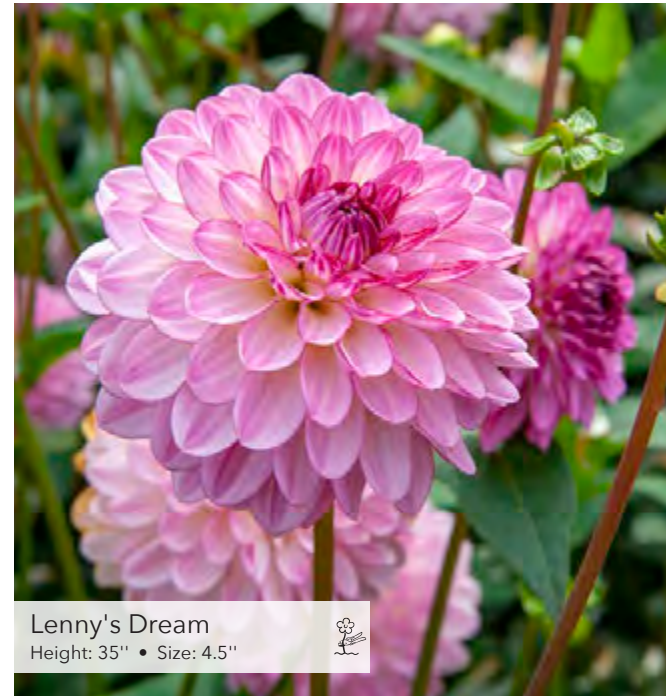

Ivanetti  
Height: 40" • Size: 3"

Janick's Symphony  
Height: 40" • Size: 4"

Ice Ice Baby  
Height: 40" • Size: 4"

Jowey Winnie  
Height: 40" • Size: 4.5"

Kona  
Height: 27.5" • Size: 4"

Jowey Nicky  
Height: 35" • Size: 4.5"

Sweet Fabienne  
Height: 40" • Size: 3.5"

Sweet Suzanne  
Height: 40" • Size: 3.5"

Linda's Baby  
Height: 32" • Size: 3.5"

Lenny's Dream  
Height: 35" • Size: 4.5"

Linda's Baby  
Height: 32" • Size: 3.5"

Lilac Bull  
Height: 40" • Size: 3.5"

Maroon Fox  
Height: 35" • Size: 3"

Megan Dean  
Height: 43" • Size: 3"

Moderato  
Height: 40" • Size: 4.5"

Marshmallow Baby  
Height: 40" • Size: 4"

Natal  
Height: 35" • Size: 2.5"

Opportunity  
Height: 40" • Size: 4"