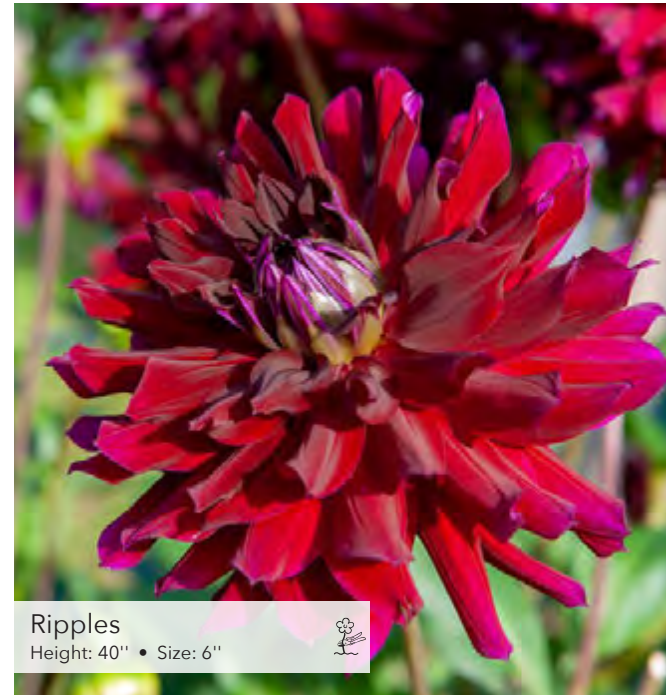

Omega  
Height: 35" • Size: 8"

78

Ludwig Helfert  
Height: 40" • Size: 6.5"

Ednie Flower Bulbs

P.G. Wodehouse  
Height: 40" • Size: 5.5"

Penhill Autumn Shade  
Height: 40" • Size: 8"

Rip City  
Height: 40" • Size: 6"

Ednie Flower Bulbs

Preference  
Height: 35" • Size: 4.5"

79

(Semi) Cactus

Striped Vulcan  
Height: 51" • Size: 6"

(Semi) Cactus

80

Ripples  
Height: 40" • Size: 6"

Ednie Flower Bulbs

Samourai  
Height: 43" • Size: 5.5"

Ednie Flower Bulbs

Vancouver  
Height: 35" • Size: 6"

Ednie Flower Bulbs

Torsade  
Height: 35" • Size: 6.5"

Ednie Flower Bulbs