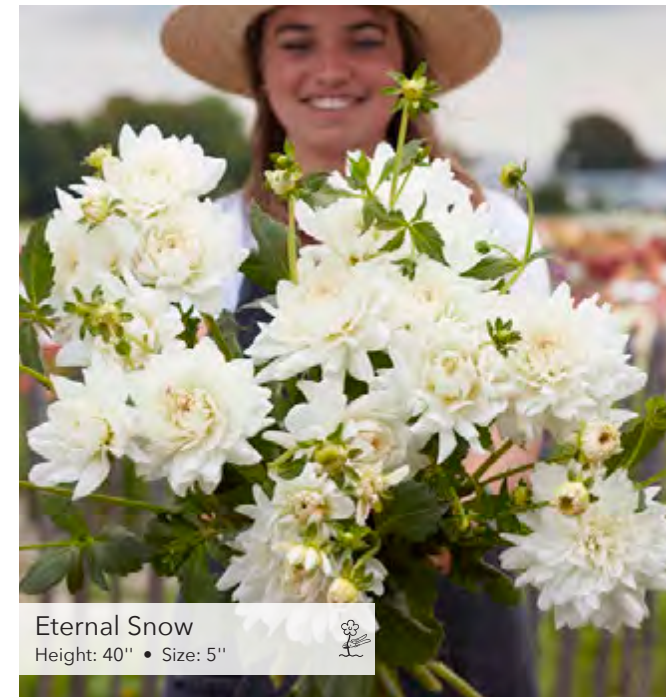

Small Flowered Decorative

Silver Years  
Height: 40" • Size: 6"

Sweet Love  
Height: 40" • Size: 4"

46

Stratos  
Height: 40" • Size: 5.5"

Sweet Sanne  
Height: 40" • Size: 5"

Ednie Flower Bulbs

Sweet Lucille  
Height: 43" • Size: 4.5"

Ednie Flower Bulbs

Tangerine Dream  
Height: 43" • Size: 4.5"

White Love  
Height: 40" • Size: 4"

47

Sweet Nathalie  
Height: 35" • Size: 5"

Small Flowered Decorative

# WATERLILY

Nagano  
Height: 40" • Size: 4"

Onesta  
Height: 43" • Size: 4.5"

Peace Pact  
Height: 43" • Size: 5.5"

Pink Perception  
Height: 40" • Size: 4"

Rancho  
Height: 40" • Size: 6"

Orange Perception  
Height: 40" • Size: 4"