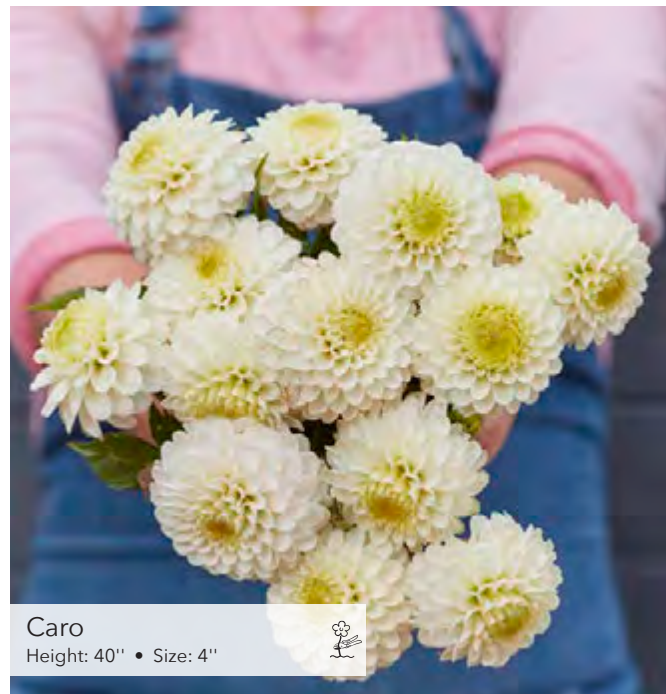

Brown Sugar  
Height: 43" • Size: 4"

Caitlyn's Joy  
Height: 43" • Size: 3.5"

Chapeau Bas  
Height: 32" • Size: 4.5"

Centre Court  
Height: 40" • Size: 4"

Caro  
Height: 40" • Size: 4"

Copper Boy  
Height: 40" • Size: 4"