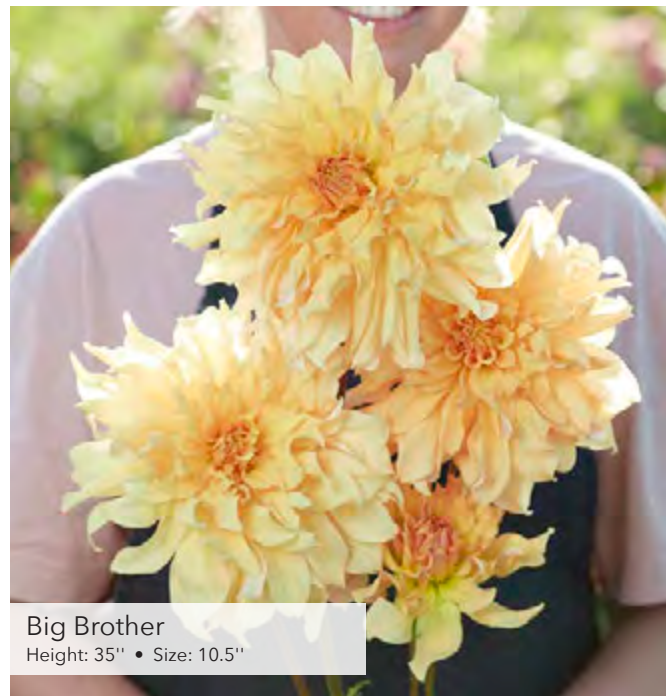

DARK RED

\*Not all of these varieties are currently for sale. This picture is to give an idea of flower colors and sizes in relation to other varieties\*

**GIANT FLOWERED  
DECORATIVE**

**Belle of Barmera**  
Height: 37" • Size: 10"

NEW

**Big Brother**  
Height: 35" • Size: 10.5"

**Bohemian Spartacus**  
Height: 40" • Size: 10"

**Café au Lait**  
Height: 40" • Size: 10.5"

**Café au Lait Royal**  
Height: 43" • Size: 10"

**Café au Lait Rosé**  
Height: 43" • Size: 10"

**Café au Lait Twist®**  
Height: 40" • Size: 10"

**Café au Lait Suprême®**  
Height: 40" • Size: 10"

EXCLUSIVE

Emory Paul  
Height: 43" • Size: 10.5"

Fleurel  
Height: 35" • Size: 10"

Gitt's Perfection  
Height: 35" • Size: 10"