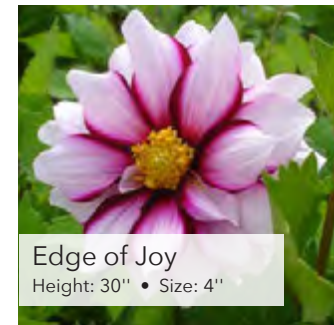

# SINGLE

HS Date  
Height: 32" • Size: 4"

Bright Eyes  
Height: 27.5" • Size: 4.5"

HS Juliet  
Height: 24" • Size: 3.5"

HS Party  
Height: 27.5" • Size: 3.5"

HS Romeo  
Height: 24" • Size: 3.5"

HS Princess  
Height: 24" • Size: 4"

Sunshine  
Height: 27.5" • Size: 3.5"

HS Flame  
Height: 27.5" • Size: 3.5"

Imperialis  
Height: 120" • Size: 4.5"

Imperialis White  
Height: 120" • Size: 4"

Edge of Joy  
Height: 30" • Size: 4"

Honka Fragile  
Height: 32" • Size: 4.5"

Honka Pink  
Height: 32" • Size: 4.5"

Veronne's Obsidian  
Height: 27.5" • Size: 4.5"