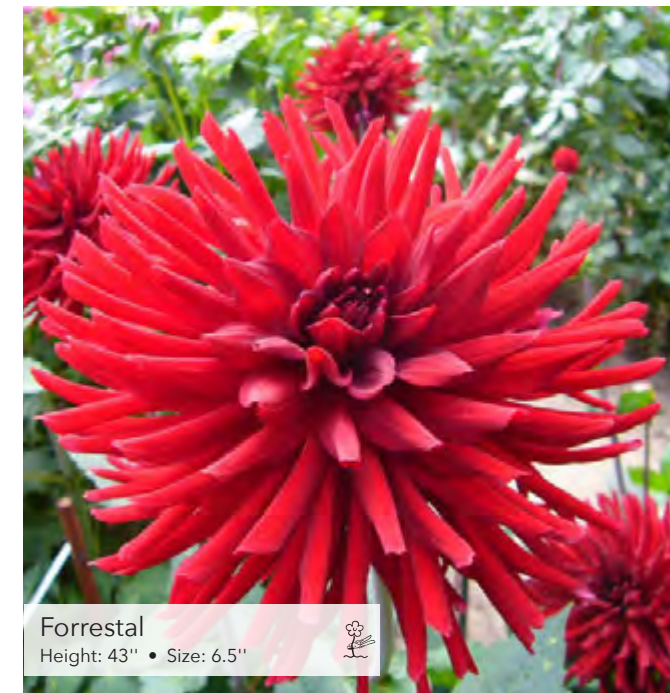

Just Married  
Height: 40" • Size: 6.5"

(Semi) Cactus

76

Chat Noir  
Height: 40" • Size: 6"

Ednie Flower Bulbs

Fringed Star  
Height: 40" • Size: 6"

Ednie Flower Bulbs

Forrestal  
Height: 43" • Size: 6.5"