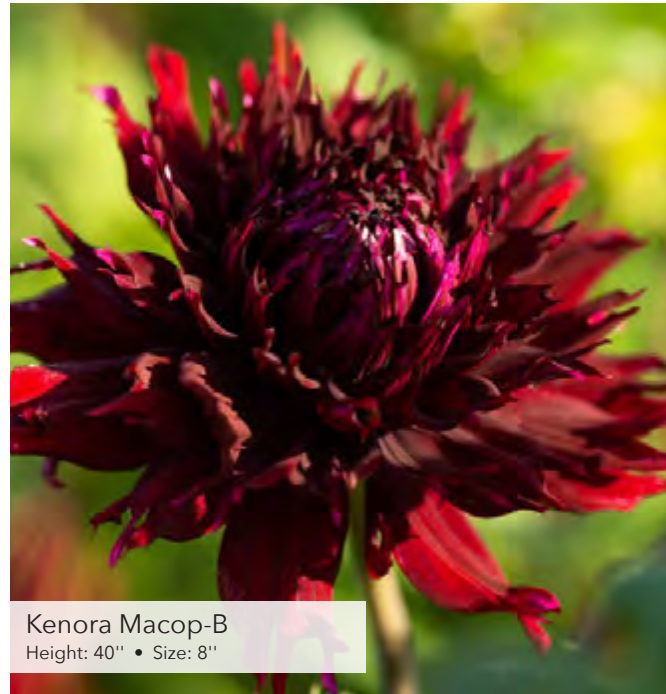

77

Mount Tacoma  
Height: 43" • Size: 6.5"

(Semi) Cactus

EXCLUSIVE  
★★★★★

NEW

Misses Dutch  
Height: 40" • Size: 6.5"

(Semi) Cactus

Kenora Macop-B  
Height: 40" • Size: 8"