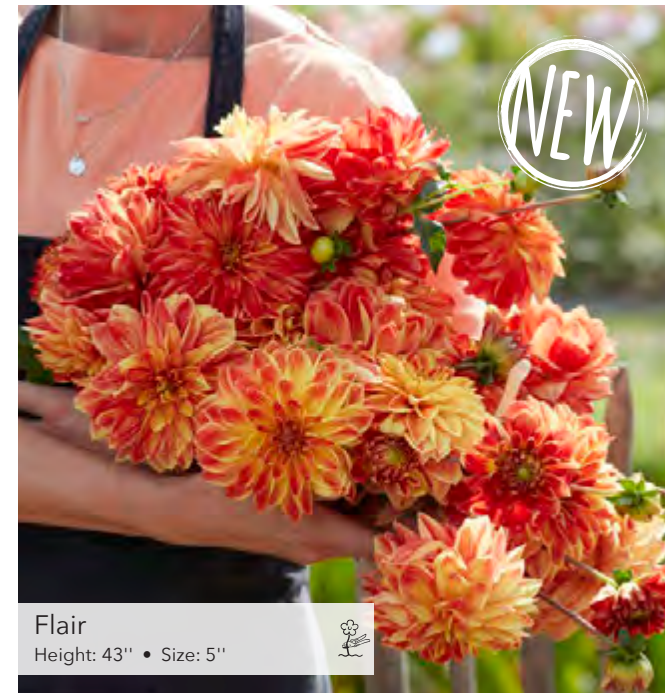

Cape Town  
Height: 43" • Size: 5.5"

Dazzling Magic  
Height: 35" • Size: 6"

Dr. P.H. Riedell  
Height: 43" • Size: 6"

Evanah  
Height: 43" • Size: 6.5"

Engelhardt's Matador  
Height: 35" • Size: 6"

Flair  
Height: 43" • Size: 5"