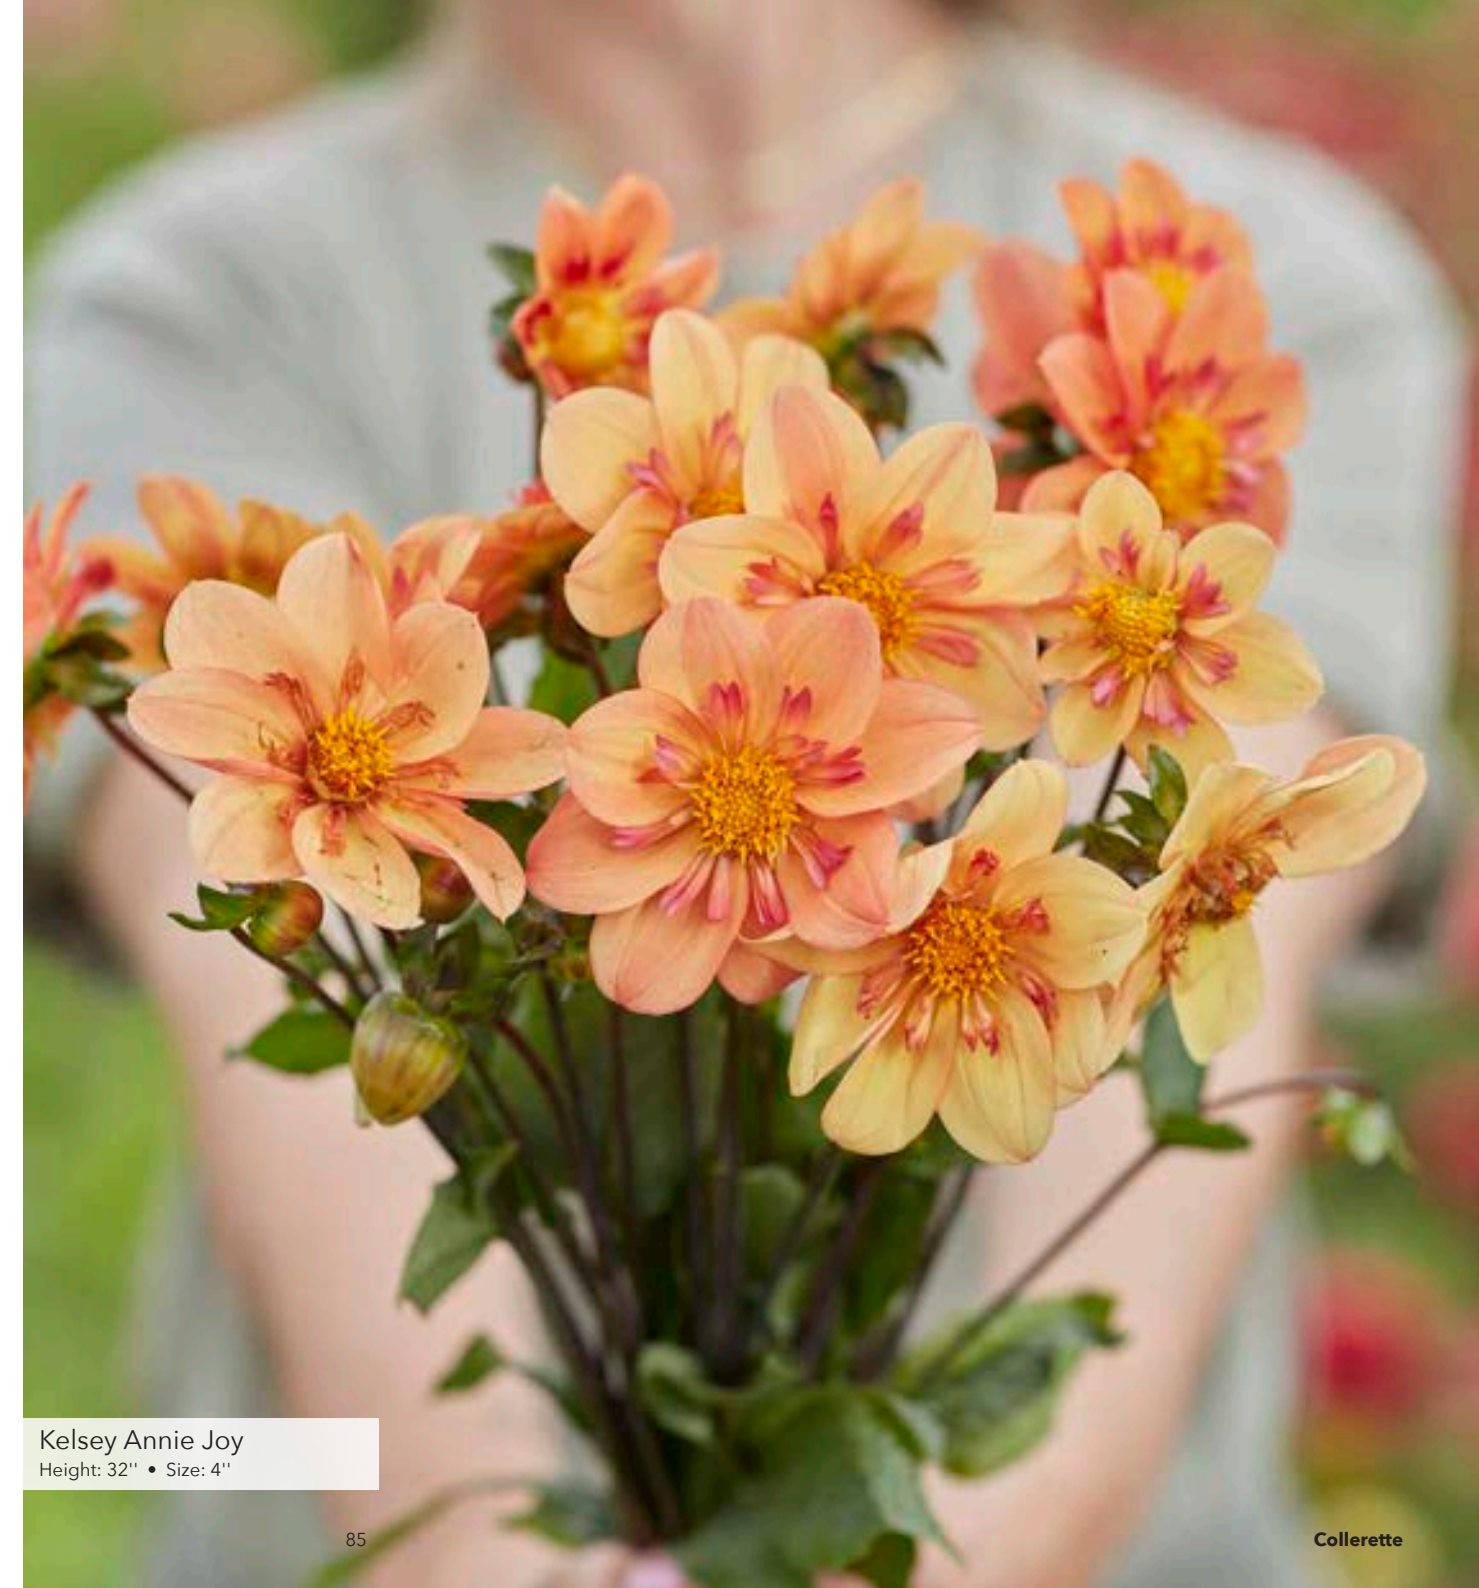

Kelsey Annie Joy
Height: 32" • Size: 4"