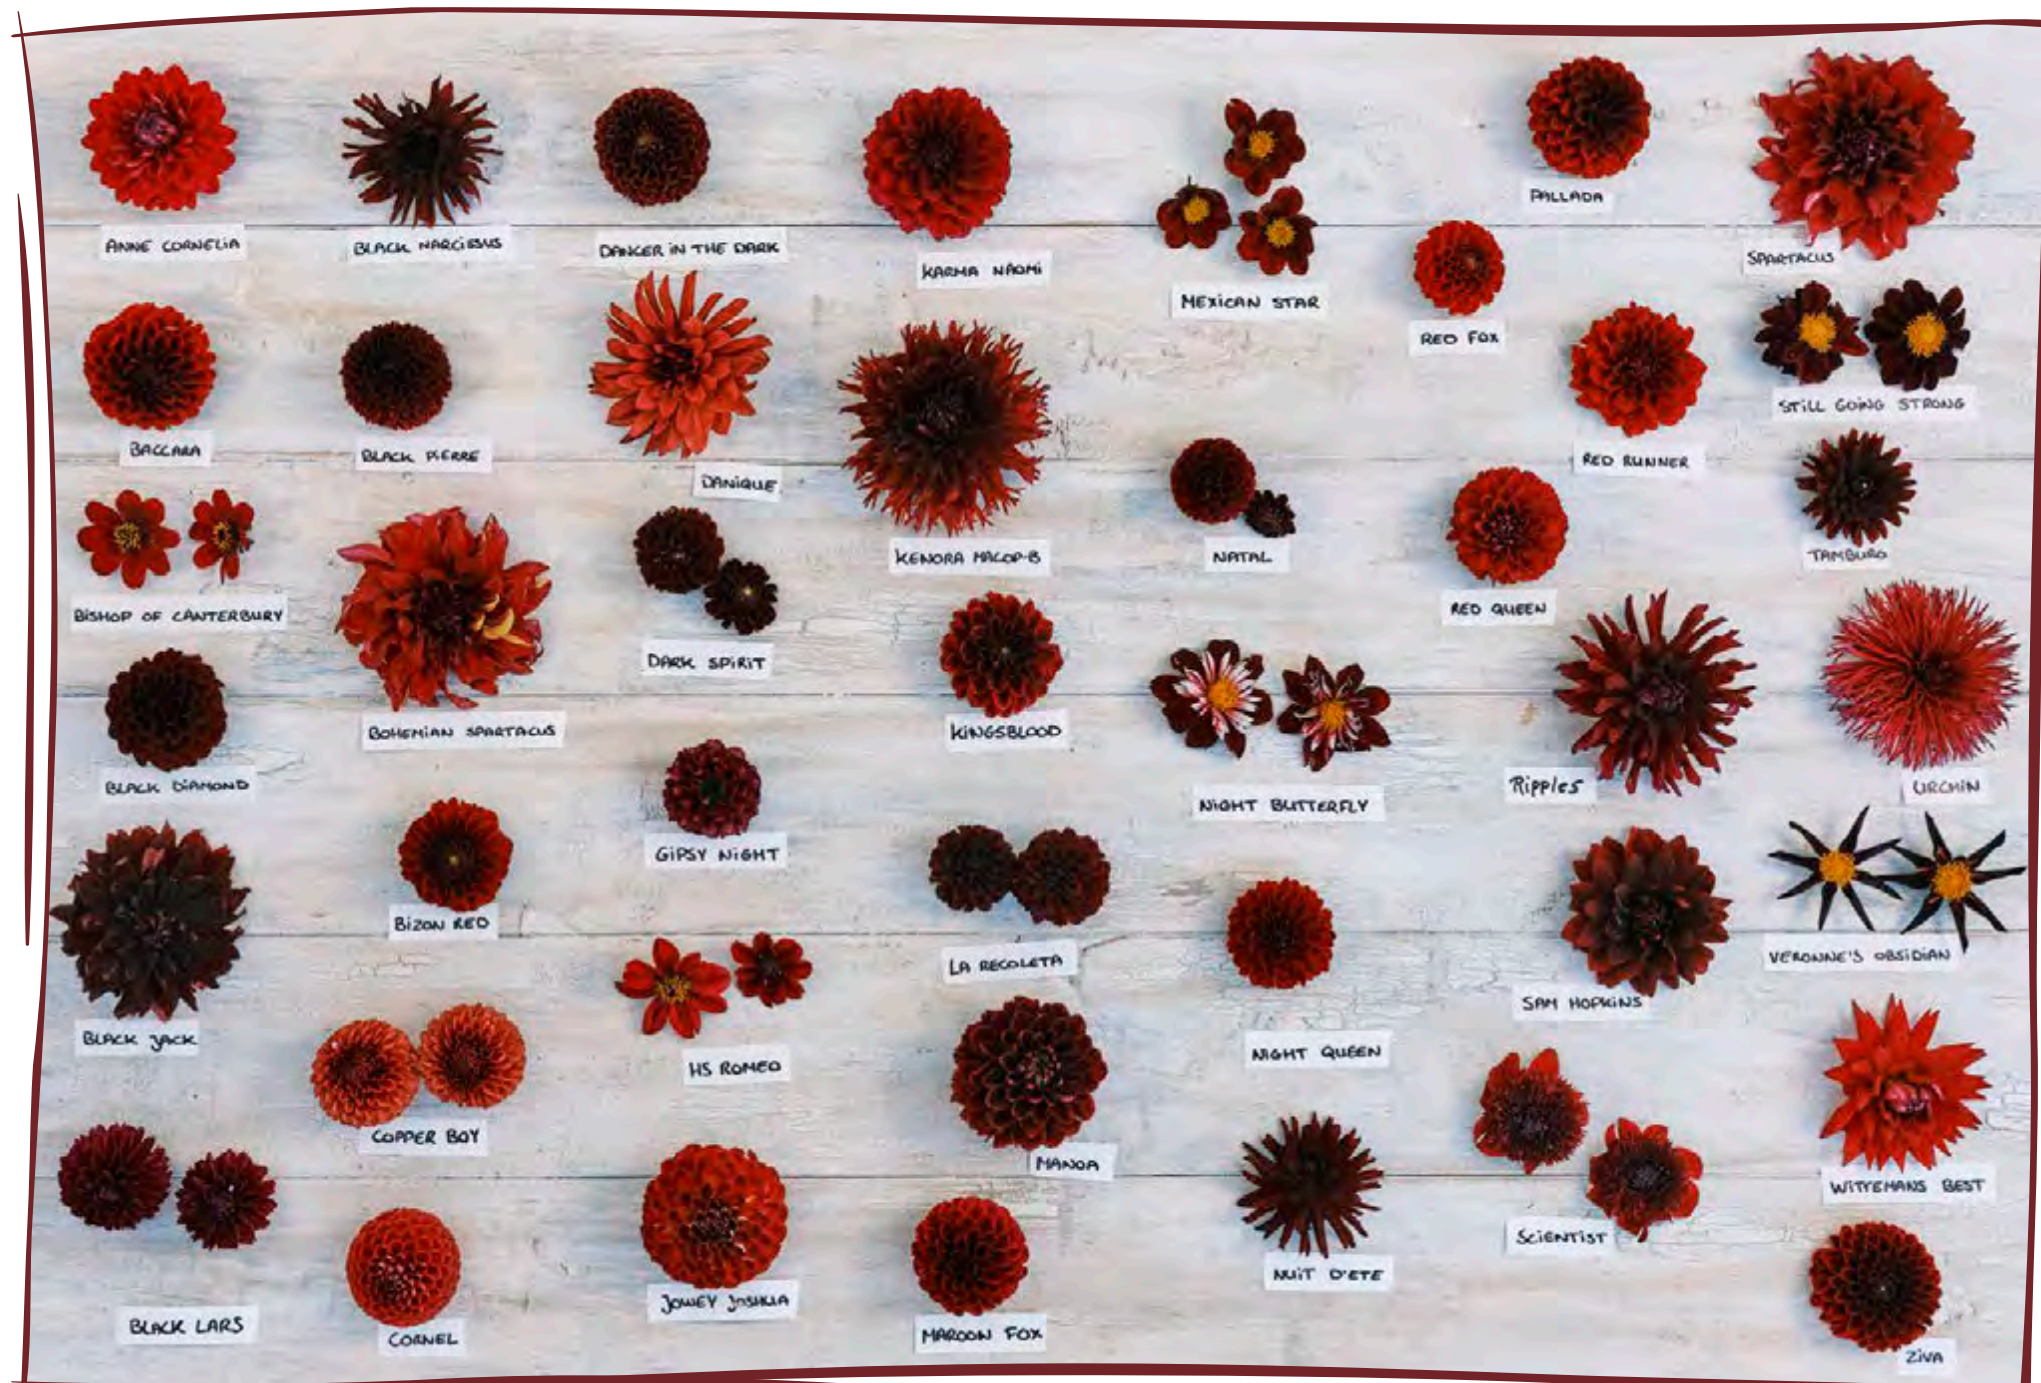

PURPLE

\*Not all of these varieties are currently for sale. This picture is to give an idea of flower colors and sizes in relation to other varieties\*

RED

\*Not all of these varieties are currently for sale. This picture is to give an idea of flower colors and sizes in relation to other varieties\*

DARK RED

\*Not all of these varieties are currently for sale. This picture is to give an idea of flower colors and sizes in relation to other varieties\*

**GIANT FLOWERED  
DECORATIVE**

**Belle of Barmera**  
Height: 37" • Size: 10"