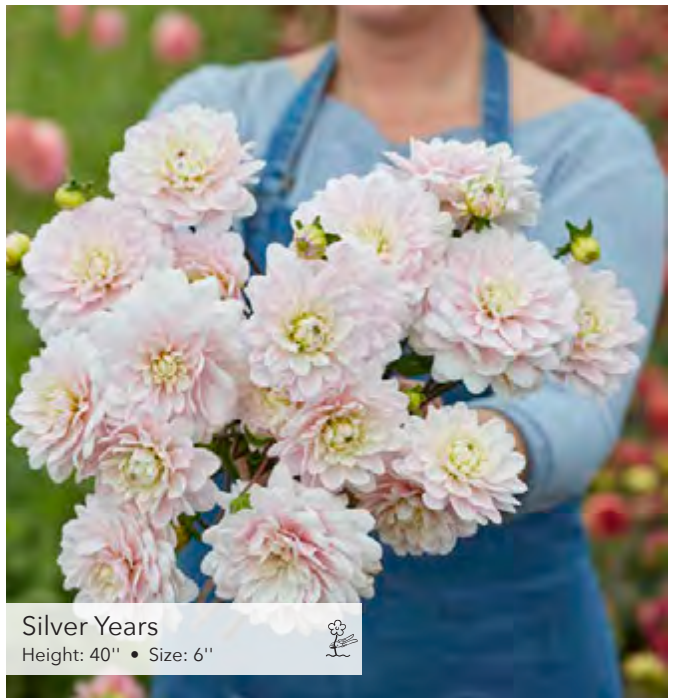

**Pink Runner**  
Height: 35" • Size: 4.5"

Small Flowered Decorative

**Rebecca's World**  
Height: 35" • Size: 4.5"

Ednie Flower Bulbs

**Seattle**  
Height: 32" • Size: 6"

Ednie Flower Bulbs

**Sebastian**  
Height: 40" • Size: 3.5"

Small Flowered Decorative

**Red Runner**  
Height: 35" • Size: 4.5"

**Seduction**  
Height: 40" • Size: 4.5"

**Seniors Hope**  
Height: 27.5" • Size: 4.5"

**Salmon Runner**  
Height: 35" • Size: 4.5"

Strawberry Cream  
Height: 35" • Size: 3.5"

Small Flowered Decorative

Silver Years  
Height: 40" • Size: 6"

Sweet Love  
Height: 40" • Size: 4"

46

Stratos  
Height: 40" • Size: 5.5"

Sweet Sanne  
Height: 40" • Size: 5"

Ednie Flower Bulbs

Sweet Lucille  
Height: 43" • Size: 4.5"