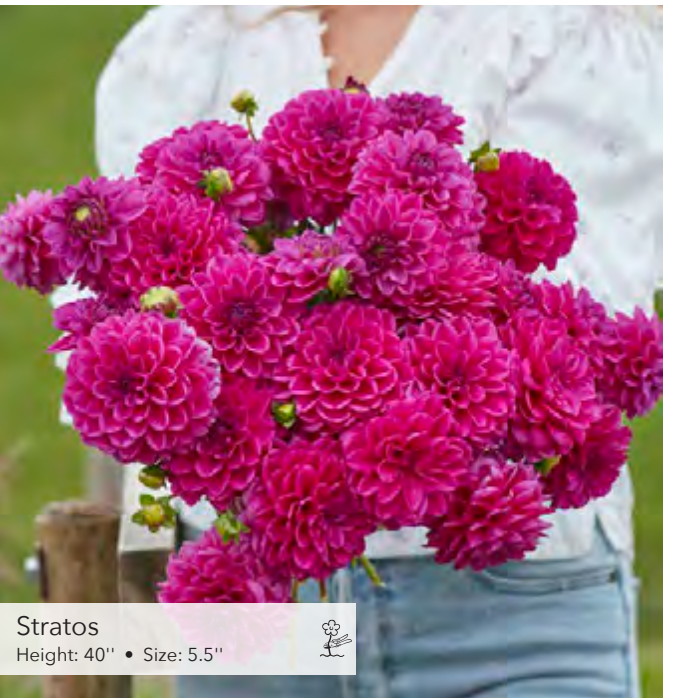

Small Flowered Decorative

**Red Runner**  
Height: 35" • Size: 4.5"

**Seduction**  
Height: 40" • Size: 4.5"

**Seniors Hope**  
Height: 27.5" • Size: 4.5"

**Salmon Runner**  
Height: 35" • Size: 4.5"

Strawberry Cream  
Height: 35" • Size: 3.5"

Small Flowered Decorative

Silver Years  
Height: 40" • Size: 6"

Sweet Love  
Height: 40" • Size: 4"

46

Stratos  
Height: 40" • Size: 5.5"

Sweet Sanne  
Height: 40" • Size: 5"

Ednie Flower Bulbs

Sweet Lucille  
Height: 43" • Size: 4.5"

Ednie Flower Bulbs

Tangerine Dream  
Height: 43" • Size: 4.5"

White Love  
Height: 40" • Size: 4"

47

Sweet Nathalie  
Height: 35" • Size: 5"

Small Flowered Decorative