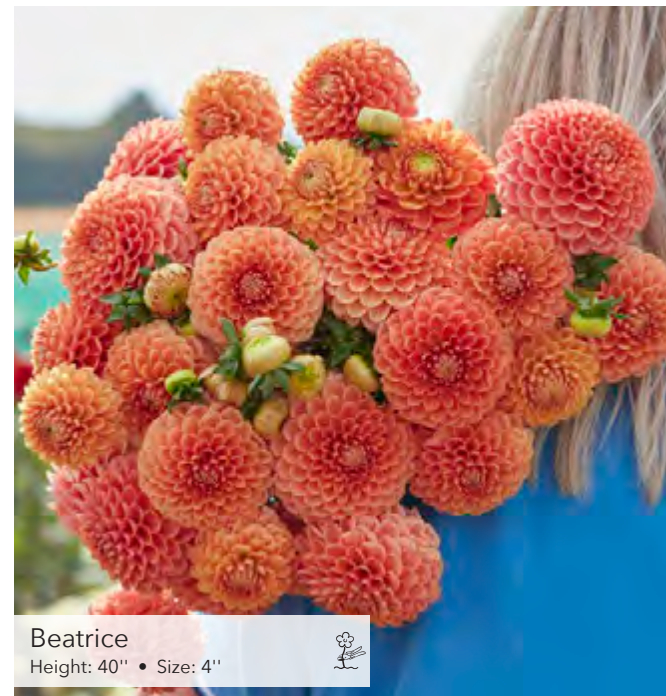

Boy Scout  
Height: 40" • Size: 3"

Britt  
Height: 40" • Size: 4"

Boom Boom White  
Height: 35" • Size: 3.5"

Bantling  
Height: 35" • Size: 2.5"

Beatrice  
Height: 40" • Size: 4"

Bonanza  
Height: 40" • Size: 3.5"