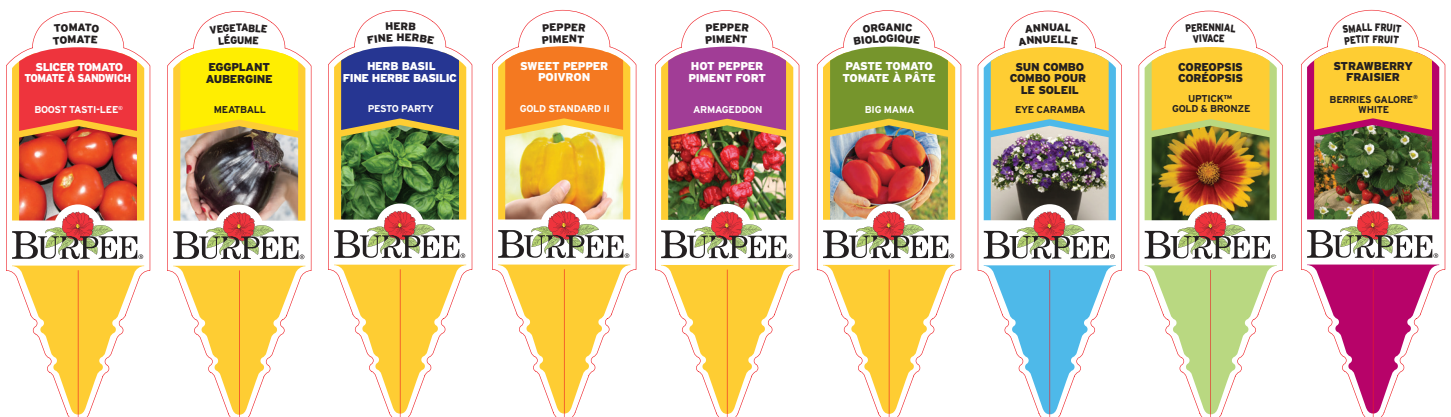

We've refreshed our tag design and color-coded the tags to match our programs - Tomato, Vegetable, Herb, Sweet Pepper, Hot Pepper, Organic, Annual, Perennial and Small Fruit. The information on the tags helps with retail sell-through by assisting consumers in making well-informed purchasing decisions, and in planning, planting and maintaining a successful garden.

Mini Portrait Tag

(replaces standard tag)

1.67 x 4.75 in. (4.24 x 12 cm)

Recommended for gallon-sized pots or smaller.

Tag Return Policy

Contact the Burpee Claims Specialist to initiate the tag return process. All tag returns require prior approval from Westrock or the return will be denied.