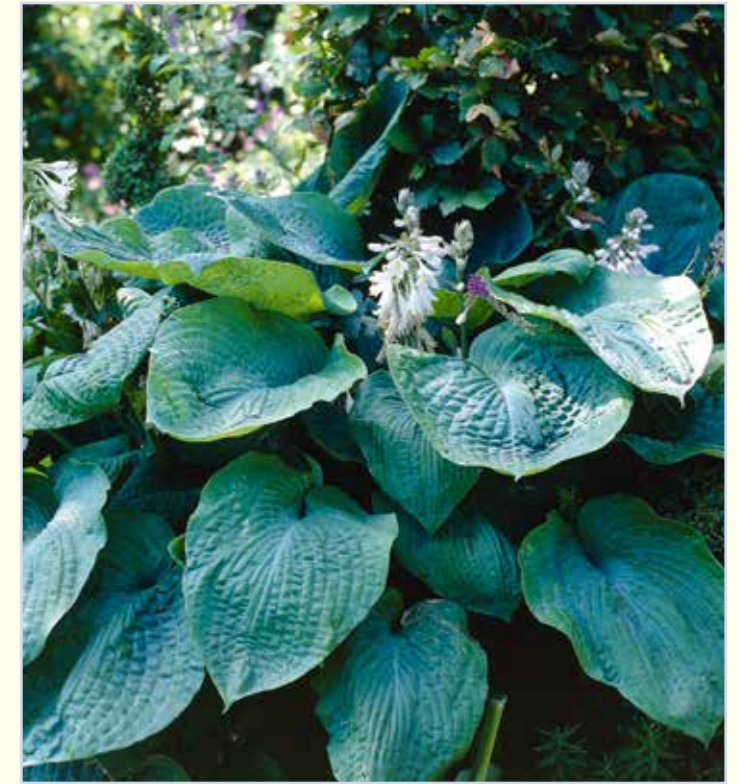

Hosta

Information

(Funkia)

Hosta is still one of the most popular perennials for the garden. Green or yellow varieties in general tolerate the direct sun somewhat better, where blue and variegated varieties prefer more shade.

**Hosta
Big Daddy**
☀️ 🌸 ⬆️ zone 3-8
VI - VIII 60cm
24 Inch