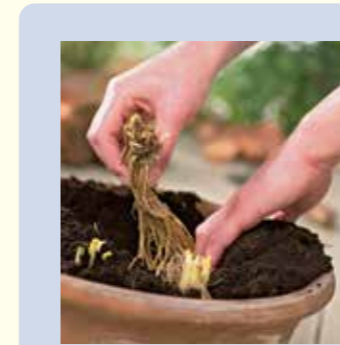

Hemerocallis root

Information

(Daylilies)

Hemerocallis are strong vigorous perennials producing many flowers. Easy to grow in full sun or partial shade. Suitable for landscape and container production.