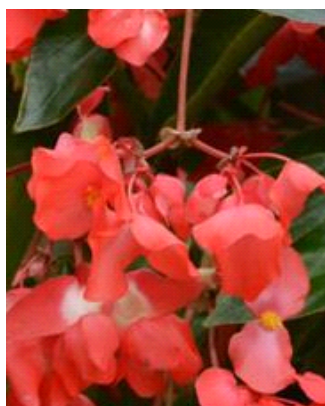

A

Dragon Wing® Red
Begonia