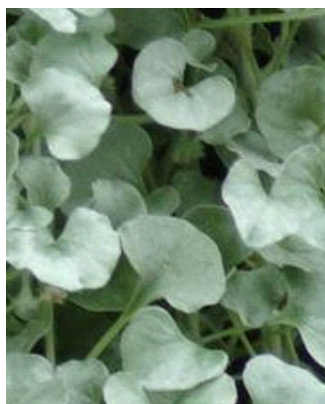

Moonlight

Here's a monochromatic container that "glows in the dark." This combo brightens up dark and shady areas. It's also an easy one to create.

12 in. (30 cm)
container

Warm Season

Plants in Container