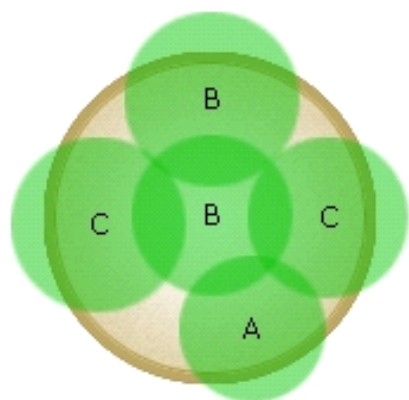

Moonlight

Here's a monochromatic container that "glows in the dark." This combo brightens up dark and shady areas. It's also an easy one to create.

12 in. (30 cm)
container

Warm Season

Plants in Container