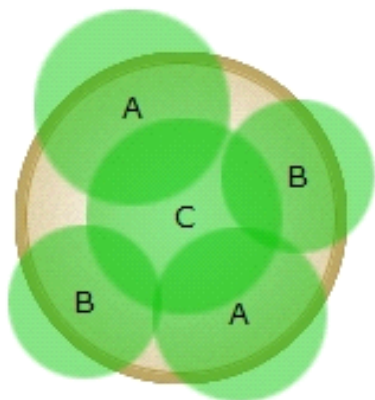

#76

Need color and interest for your shady garden? Here's a combo of big-time plants that play nice in a container display! The colors stay in balance.

14 in. (35 cm)
container

Warm Season

Plants in Container