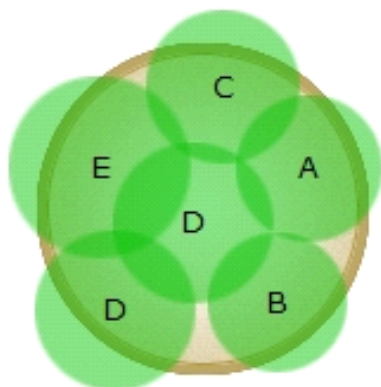

#80

Hot, fashionable colors of purple, red and yellow NEVER go out of style! Compact-growing scaevola stays tidy.

16 in. (40 cm)
container

Warm Season

Plants in Container

A

Dynamo™ Scarlet Zonal
Geranium

B

Voltage™ Yellow
Osteospermum

C

Nico Plectranthus

D

Bondi™ Blue Scaevola

E

Purple Heart Setcreasea