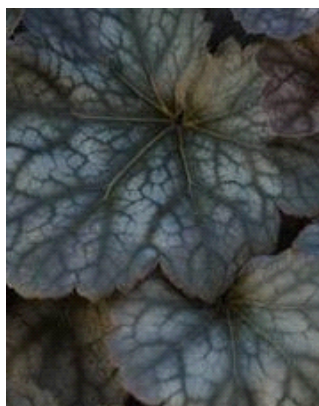

Perennial #39

17-in.
container

Warm Season

Plants in Container

A

Fern *Cyrtomium Fortunei*
Clivicola

B

Blue Dart ColorGrass®
Juncus