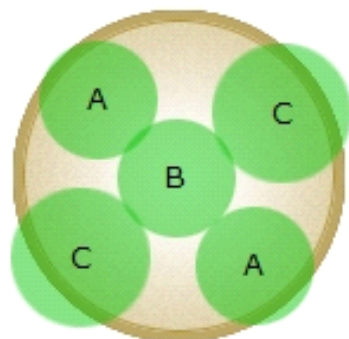

Perennial #39

17-in.
container

Warm Season

Plants in Container

A

Fern *Cyrtomium Fortunei*
Clivicola

B

Blue Dart ColorGrass®
Juncus

C

Heuchera Swirling Fantasy