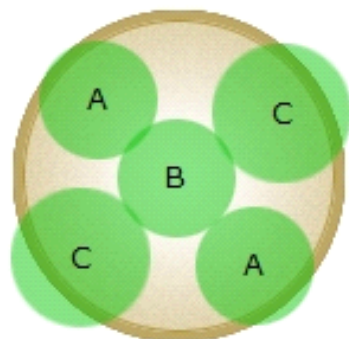

## Perennial #39

17-in.  
container

Warm Season

### Plants in Container

A

Fern *Cyrtomium Fortunei*  
*Clivicola*

B

Blue Dart ColorGrass®  
*Juncus*

C

*Heuchera Swirling Fantasy*