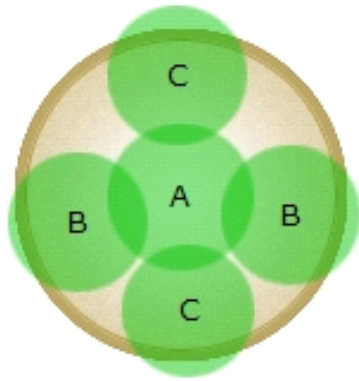

Perennial #45

14 in. (35 cm)
container

Warm Season

Plants in Container

A

Blue Dart ColorGrass®
Juncus

B

Sedum rupestre Angelina

C

Viola Harvest Moon