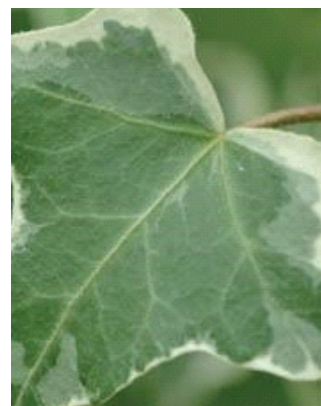

Perennial #67

14 in. (35 cm)
container

Warm Season

Plants in Container

A

Artemisia schmidtiana
Silver Mound

B

Delphinium Dasante Blue

C

Delphinium Diamonds Blue

D

Hedera helix Glacier

E

Viola Celestial™ Starry
Night