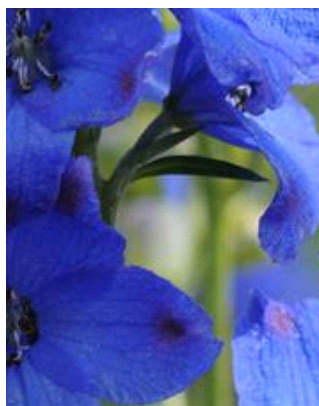

Perennial #67

14 in. (35 cm)
container

Warm Season

Plants in Container

A

Artemisia schmidtiana
Silver Mound

B

Delphinium Dasante Blue

C

Delphinium Diamonds Blue

D

Hedera helix Glacier

E

Viola Celestial™ Starry
Night