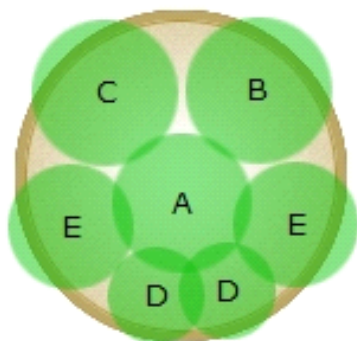

Perennial #67

14 in. (35 cm)
container

Warm Season

Plants in Container

A

Artemisia schmidtiana
Silver Mound

B

Delphinium Dasante Blue

C

Delphinium Diamonds Blue

D

Hedera helix Glacier

E

Viola Celestial™ Starry
Night