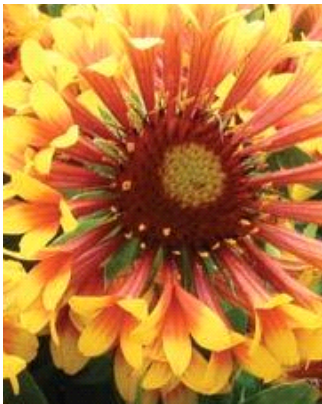

Perennial #106

12-in.
container

Warm Season

Plants in Container

A

Gaillardia x grandiflora
Fanfare

B

Javelin ColorGrass®
Juncus