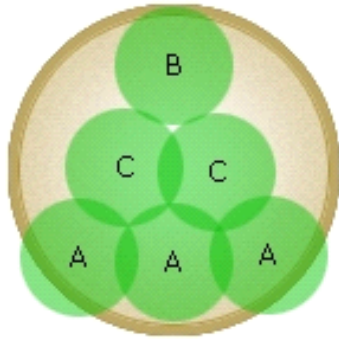

Perennial #107

14 in. (35 cm)
container

Warm Season

Plants in Container

A

Cerastium Silvery Summer

B

Grass Phalaris
Strawberries & Cream

C

Veronica Total Eclipse