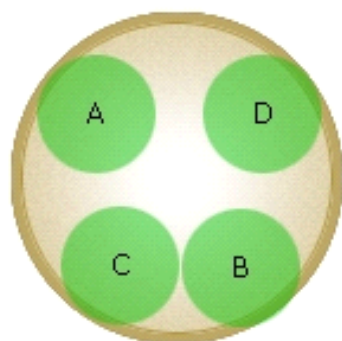

Perennial #108

14 in. (35 cm)
container

Warm Season

Plants in Container

A

Festuca Elijah Blue

B

Heuchera Swirling Fantasy