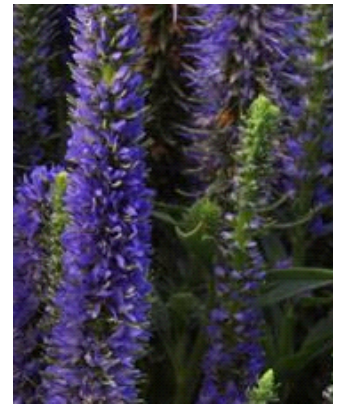

D

Veronica spicata Royal
Candles