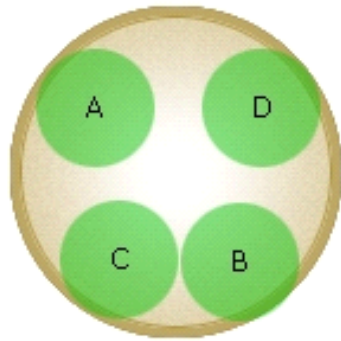

Perennial #108

14 in. (35 cm)
container

Warm Season

Plants in Container

A

Festuca Elijah Blue

B

Heuchera Swirling Fantasy