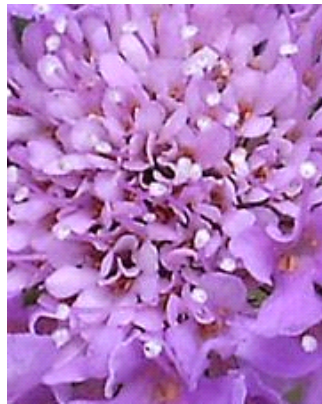

Perennial #109

12-in.
container

Plants in Container

A

Festuca Elijah Blue

B

Scabiosa columbaria
Butterfly Blue