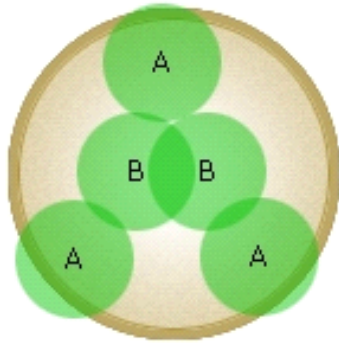

Perennial #109

12-in.
container

Plants in Container

A

Festuca Elijah Blue

B

Scabiosa columbaria
Butterfly Blue