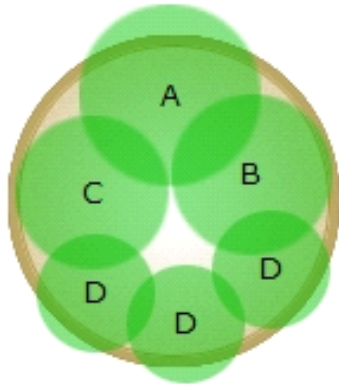

Perennial #110

14 in. (35 cm)
container

Warm Season

Plants in Container

A

Gaura lindheimeri
Ballerina™ Rose

B

Scabiosa columbaria
Butterfly Blue

C

Sedum Xenox

D

Viola Harvest Moon