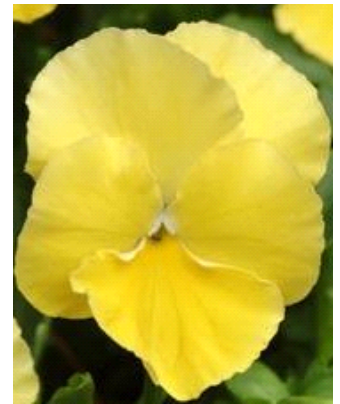

Perennial #110

14 in. (35 cm)
container

Warm Season

Plants in Container

A

Gaura lindheimeri
Ballerina™ Rose

B

Scabiosa columbaria
Butterfly Blue

C

Sedum Xenox

D

Viola Harvest Moon