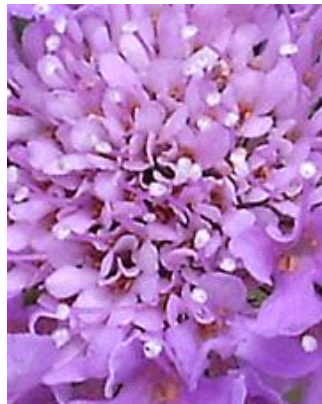

Perennial #110

14 in. (35 cm)
container

Warm Season

Plants in Container

A

Gaura lindheimeri
Ballerina™ Rose

B

Scabiosa columbaria
Butterfly Blue

C

Sedum Xenox

D

Viola Harvest Moon