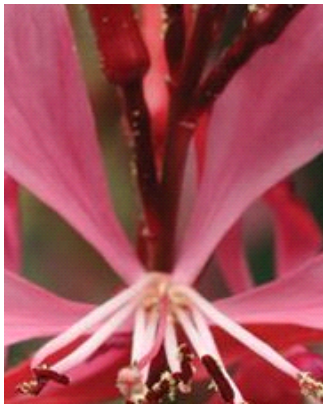

Perennial #110

14 in. (35 cm)
container

Warm Season

Plants in Container

A

Gaura lindheimeri
Ballerina™ Rose

B

Scabiosa columbaria
Butterfly Blue

C

Sedum Xenox

D

Viola Harvest Moon