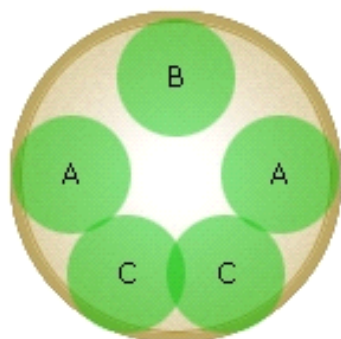

Easy Breezy

This container lasts long into the later summer months. Excellent way to add movement to your garden. The grass and gaillardia sway and tustle with the wind to catch the light.

14 in. (35 cm)
container