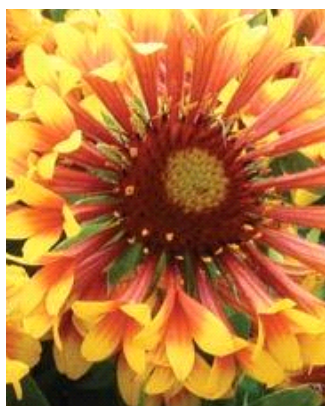

A

Gaillardia x grandiflora
Fanfare