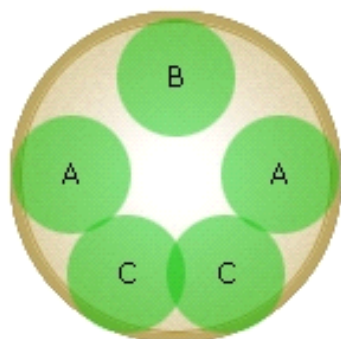

## Easy Breezy

This container lasts long into the later summer months. Excellent way to add movement to your garden. The grass and gaillardia sway and tustle with the wind to catch the light.

14 in. (35 cm)  
container