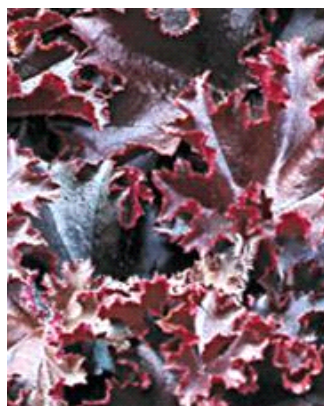

## Perennial #115

12-in.  
container

Warm Season

### Plants in Container

A

Fern *Dryopteris Remota*

B

Heuchera *Melting Fire*

C

Stachys *byzantina Silver Carpet*