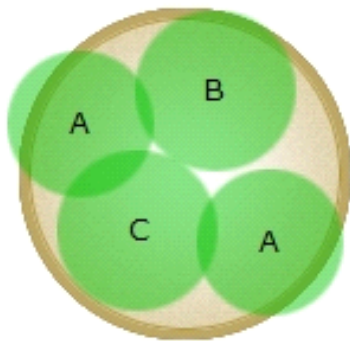

Amazon Rain Forest

Tone-on-tone green and silver with tons of texture!

10-12 in.
container

Warm Season

Plants in Container

A

Silver Falls Dichondra

B

Blue Arrows ColorGrass®
Juncus

C

Stachys byzantina Silver
Carpet