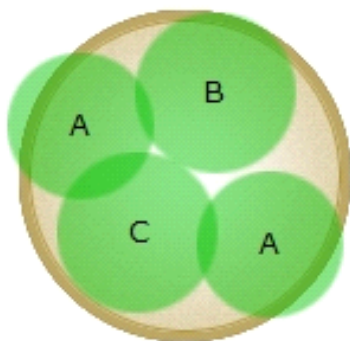

Amazon Rain Forest

Tone-on-tone green and silver with tons of texture!

10-12 in.
container

Warm Season

Plants in Container

A

Silver Falls Dichondra

B

Blue Arrows ColorGrass®
Juncus

C

Stachys byzantina Silver
Carpet