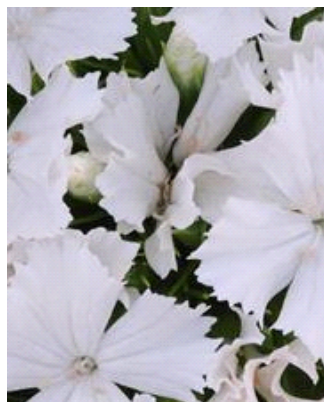

Flying The Flag

Perennial performance in red, white and blue!

10-12 in.
container

Warm Season

Plants in Container

A

Delphinium Diamonds Blue

B

Dash™ White Dianthus

C

Lobelia Starship™ Scarlet