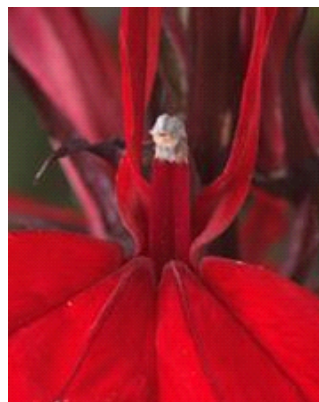

C

Lobelia Starship™ Scarlet