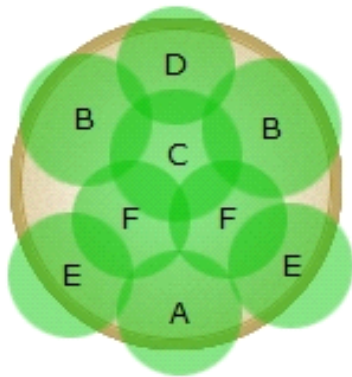

## #26019

The versatility of these components make this container design a great choice for sun or shade placement.

24" container

Warm Season

Plants in Container

A

Purple Prince Alternanthera

B

Whopper® Red With Bronze Leaf Improved Begonia

C

FlameThrower™ Chili Pepper Coleus

D

Javelin ColorGrass® Juncus

E

Silver Shield Plectranthus

F