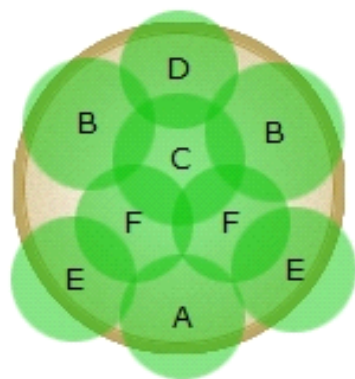

#26019

The versatility of these components make this container design a great choice for sun or shade placement.

24" container

Warm Season

Plants in Container

A

Purple Prince Alternanthera

B

Whopper® Red With Bronze Leaf Improved Begonia

C

FlameThrower™ Chili Pepper Coleus

D

Javelin ColorGrass® Juncus

E

Silver Shield Plectranthus

F