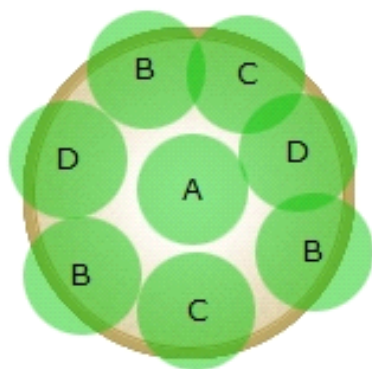

Forever Grand

24 in.
container

Warm Season

Plants in Container

A

Breathless® White
Euphorbia

B

PortoGrande™ Scarlet
Portulaca

C

Blues™ White Verbena

D

Cadet Upright™ Red
Verbena