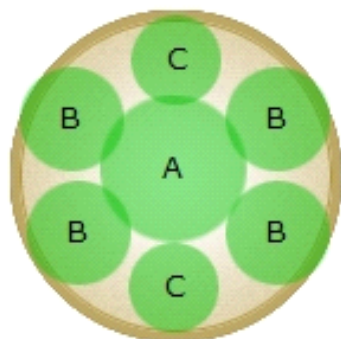

## End of the Rainbow

24 in.  
container

Warm Season

### Plants in Container

A

Cannova® Scarlet Canna

B

Shamrock™ Orange Flame  
Lantana

C

Gold Mound Sedum