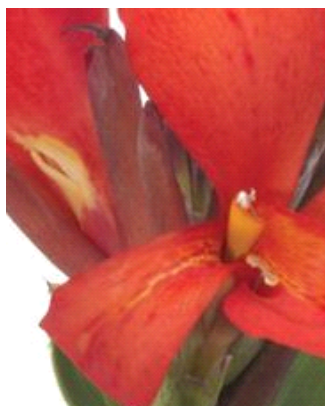

A

Cannova® Scarlet Canna