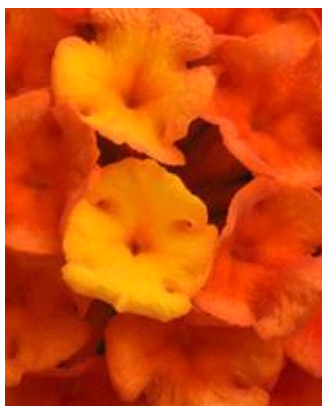

## End of the Rainbow

24 in.  
container

Warm Season

### Plants in Container

A

Cannova® Scarlet Canna

B

Shamrock™ Orange Flame  
Lantana

C

Gold Mound Sedum