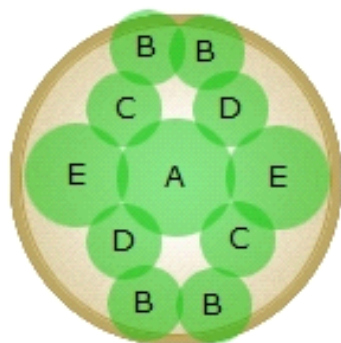

## Sky Wings

24 in.  
container

Warm Season

### Plants in Container

A

Polly Alocasia

B

Silver Falls Dichondra

C

Salvia-sage Purpurascens

D