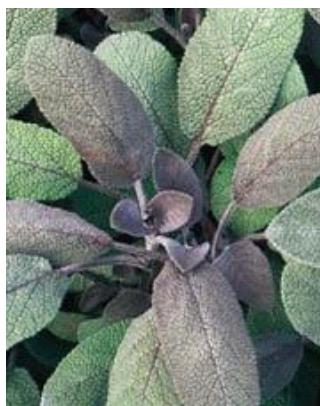

Sky Wings

24 in.
container

Warm Season

Plants in Container

A

Polly Alocasia

B

Silver Falls Dichondra