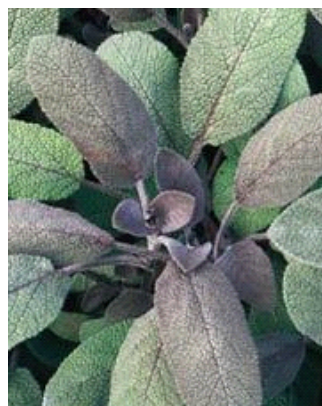

## Sky Wings

24 in.  
container

Warm Season

### Plants in Container

A

Polly Alocasia

B

Silver Falls Dichondra

C

Salvia-sage Purpurascens

D