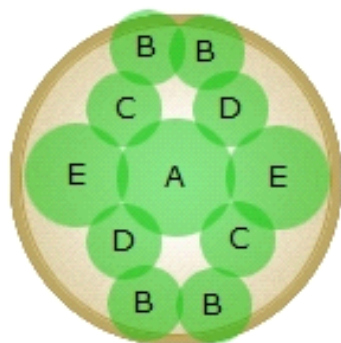

Sky Wings

24 in.
container

Warm Season

Plants in Container

A

Polly Alocasia

B

Silver Falls Dichondra

C

Salvia-sage Purpurascens

D

Durango® Orange French
Marigold

E

Skyscraper™ Dark Purple
Salvia