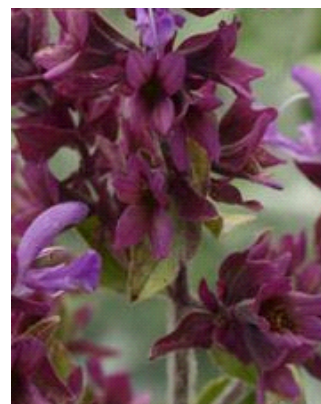

## The Black knight

24 in.  
container

Warm Season

### Plants in Container

A

Hemerocallis Black  
Stockings

B

SolarPower™ Black  
Ipomoea

C

SureShot™ Dark Red  
Petunia

D