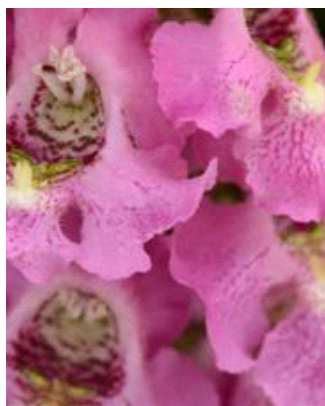

Pink Angel

Warm Season

Plants in Container

A

Archangel™ Pink Angelonia

B

Archangel™ White Improved Angelonia

C

MiniFamous® Neo Double Dark Blue Calibrachoa

D

Silver Stitch Helichrysum

E

Purple Baron Ornamental
Millet