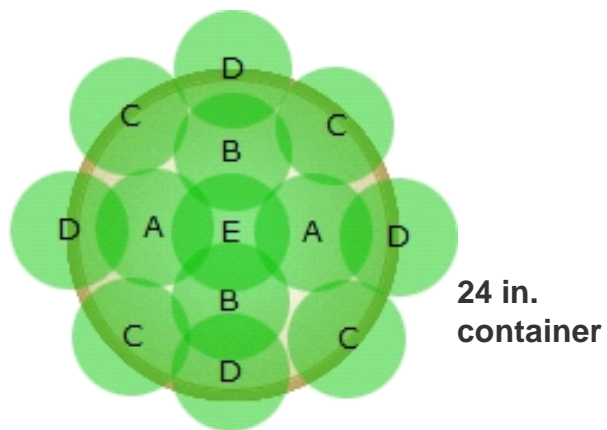

Pink Angel

Warm Season

Plants in Container

A

Archangel™ Pink Angelonia

B

Archangel™ White Improved Angelonia

C

MiniFamous® Neo Double Dark Blue Calibrachoa

D

Silver Stitch Helichrysum

E

Purple Baron Ornamental
Millet