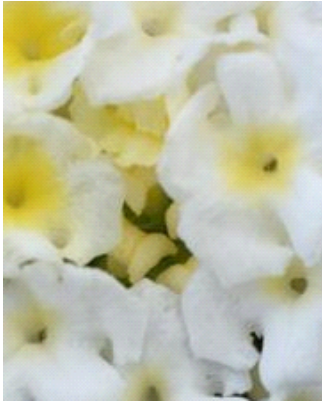

Glitzy White

24 in.
container

Warm Season

Plants in Container

A

AngelMist® Spreading
White Angelonia

B

Glitz Euphorbia

C

Variegata Glechoma
hederacea

D

Festina ColorGrass®
Festuca

E

Shamrock™ White Lantana

F

E3 Easy Wave® White
Spreading Petunia