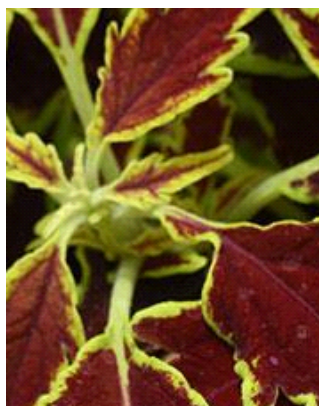

## Famously Fantastic

Warm Season

Plants in Container

24 In.  
container

A

MiniFamous® Uno Double  
PinkTastic Calibrachoa

B

Cannova® Orange Shades  
Canna

C

FlameThrower™ Serrano  
Coleus

D

Blue Dart ColorGrass®  
Juncus

E

Lucky™ Flame Lantana

F

Durango® Tangerine  
French Marigold