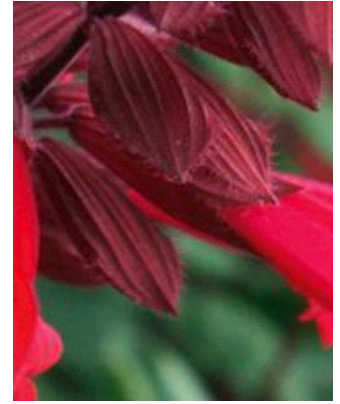

Blue Dart ColorGrass®
Juncus

H

Skyscraper™ Dark Purple
Salvia