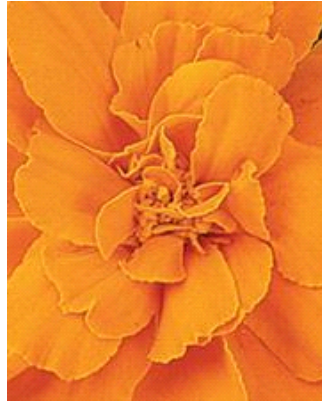

## Famously Fantastic

Warm Season

Plants in Container

24 In.  
container

A

MiniFamous® Uno Double  
PinkTastic Calibrachoa

B

Cannova® Orange Shades  
Canna

C

FlameThrower™ Serrano  
Coleus

D

Blue Dart ColorGrass®  
Juncus

E

Lucky™ Flame Lantana

F

Durango® Tangerine  
French Marigold