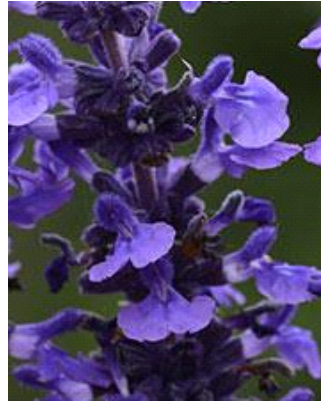

## Famously Fantastic

24 In.  
container

Warm Season

Blue Dart ColorGrass®  
Juncus

E

Lucky™ Flame Lantana

F

Durango® Tangerine  
French Marigold

G

Misty Salvia

H