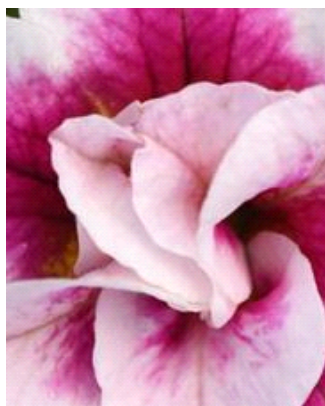

A

MiniFamous® Uno Double
PinkTastic Calibrachoa