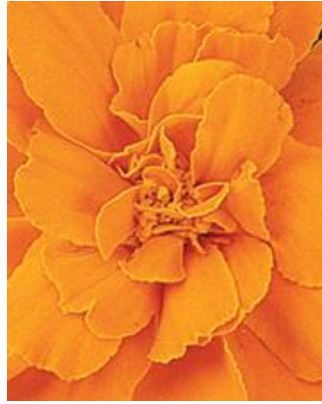

## Famously Fantastic

24 In.  
container

Warm Season

### Plants in Container

A

MiniFamous® Uno Double  
PinkTastic Calibrachoa

B

Cannova® Orange Shades  
Canna

C

FlameThrower™ Serrano  
Coleus

D

Blue Dart ColorGrass®  
Juncus

E

Lucky™ Flame Lantana

F

Durango® Tangerine  
French Marigold

G

Misty Salvia

H