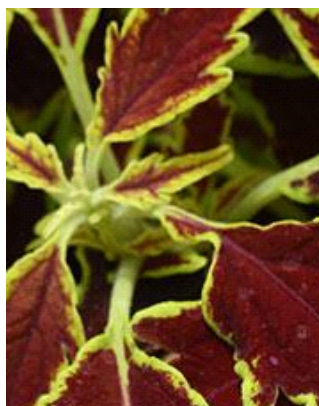

## Famously Fantastic

24 In.  
container

Warm Season

### Plants in Container

A

MiniFamous® Uno Double  
PinkTastic Calibrachoa

B

Cannova® Orange Shades  
Canna

C

FlameThrower™ Serrano  
Coleus

D

Blue Dart ColorGrass®  
Juncus

E

Lucky™ Flame Lantana

F

Durango® Tangerine  
French Marigold

G

Misty Salvia

H