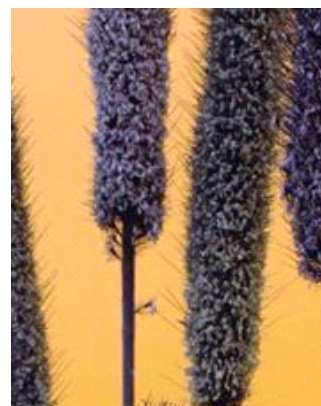

D

Purple Baron Ornamental
Millet