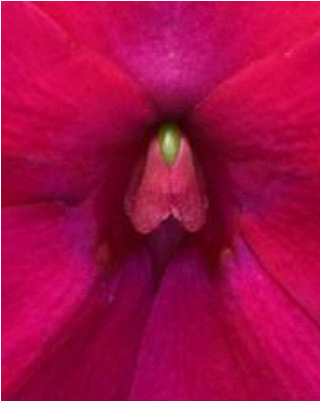

E

Solarscape® Magenta Bliss
Interspecific Impatiens