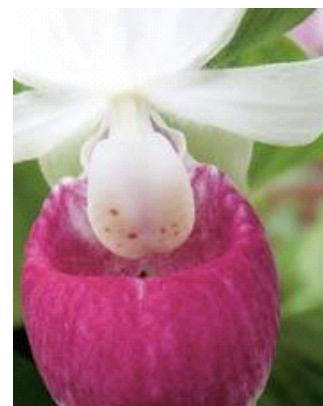

D

Cypripedium reginae