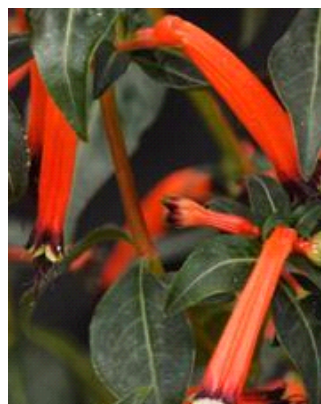

Red Shade

Warm Season

Plants in Container

A

MegaCopa™ White
Bacopa

B

Conga™ Rose Improved
Calibrachoa

C