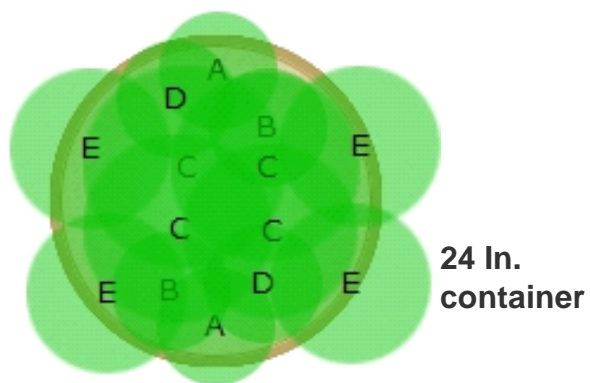

Red Shade

Warm Season

Plants in Container

A

MegaCopa™ White
Bacopa

B

Conga™ Rose Improved
Calibrachoa

C