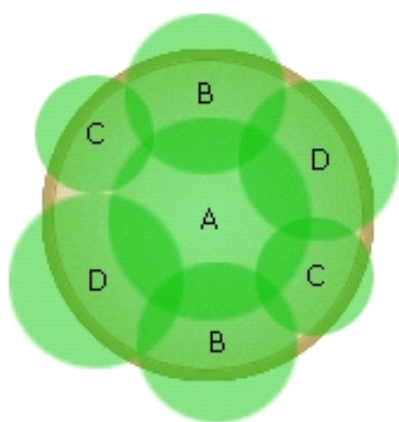

23

The deep green foliage and bold bloom patterns tell the story of how four different varieties can grow in harmony. Each offers a stellar performance in a wide range of climatic conditions. Be sure to water regularly during high heat and humidity. Pinch the flowers from the Coleus to encourage more foliage growth.

20 in (50 cm)
container

Warm Season

Plants in Container

A

Dragon Wing® Pink
Begonia

B

Wizard® Sunset Coleus

C