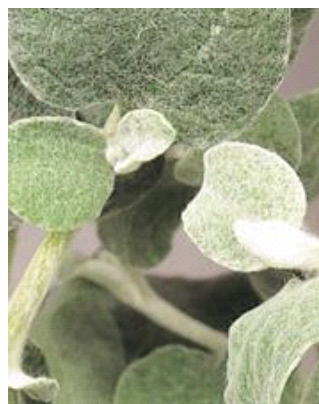

37

For a true walk on the wild side, be sure to include the most interesting, out-of-the-ordinary plants you can find! This container features a garden favorite - Begonias - along with unique varieties that really draw your attention. For the best results, plant in partial sun.

8 to 10 in. (20 to 25 cm) container

Warm Season

Plants in Container

A

BabyWing® White Begonia

B

Kong® Rose Coleus,
Premium Shade

C

Licorice Helichrysum