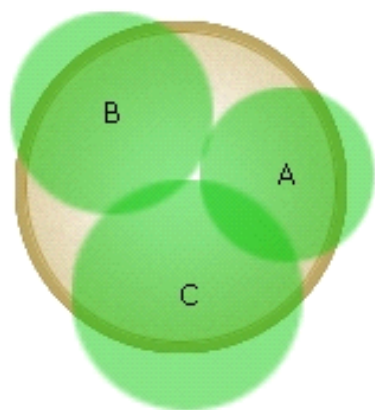

37

For a true walk on the wild side, be sure to include the most interesting, out-of-the-ordinary plants you can find! This container features a garden favorite - Begonias - along with unique varieties that really draw your attention. For the best results, plant in partial sun.

8 to 10 in. (20 to 25 cm) container

Warm Season

Plants in Container

A

BabyWing® White Begonia

B

Kong® Rose Coleus,
Premium Shade

C

Licorice Helichrysum