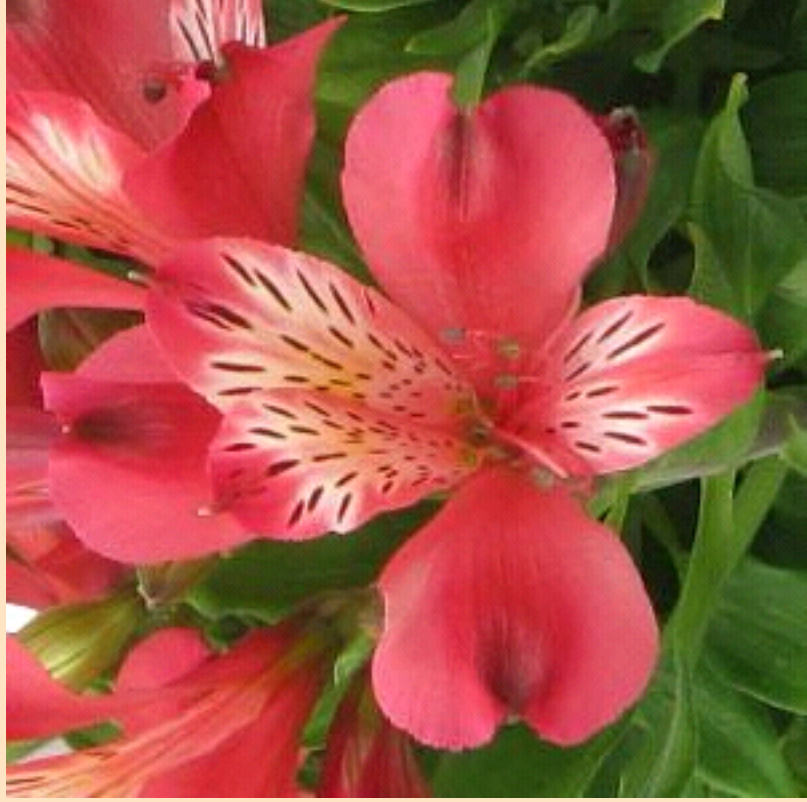

Alstroemeria Inca Lolly

- Plant in Partial Sun 🌞 (at least 3 hrs of sun)
- Grows 20-25cm tall

(Cut along dotted line for standard bench card size.)