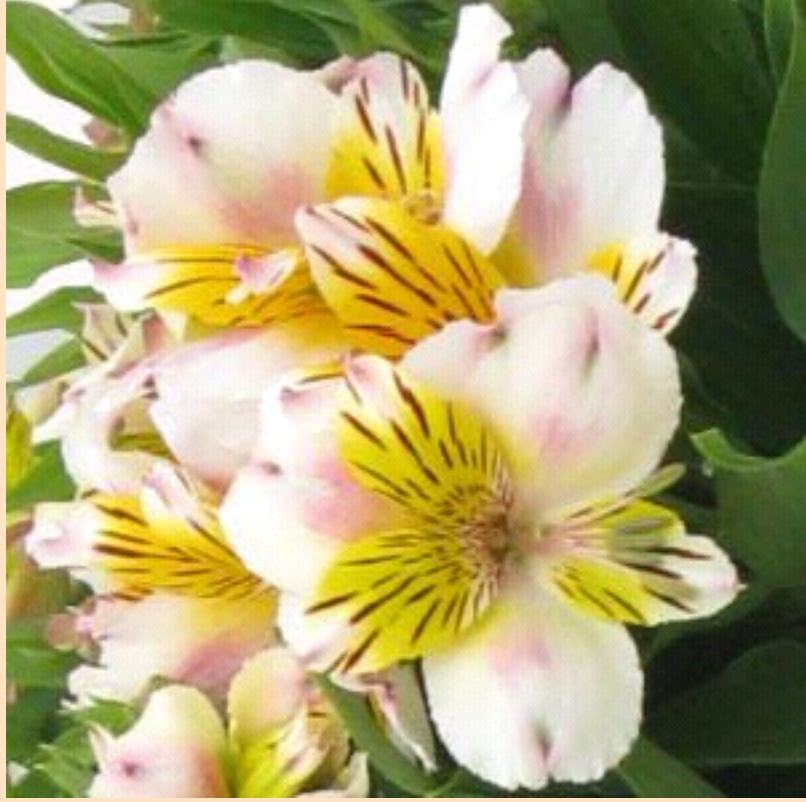

Alstroemeria Inca Smile

- Plant in Partial Sun 🌞 (at least 3 hrs of sun)
- Grows 30-36cm tall

(Cut along dotted line for standard bench card size.)