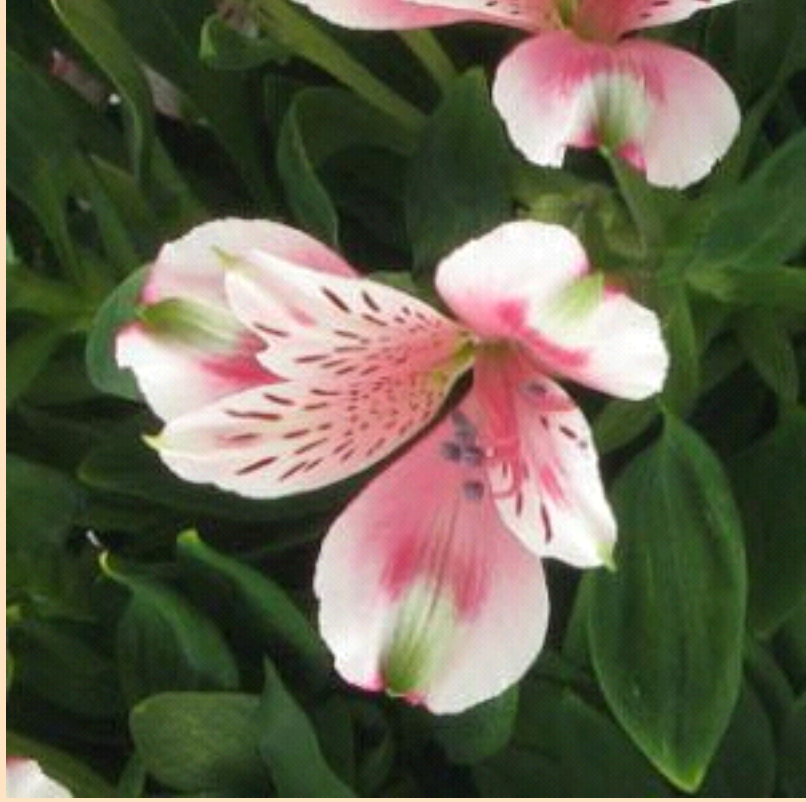

Alstroemeria Inca Toto

- Plant in Partial Sun 🌞 (at least 3 hrs of sun)
- Grows 20-25cm tall

(Cut along dotted line for standard bench card size.)