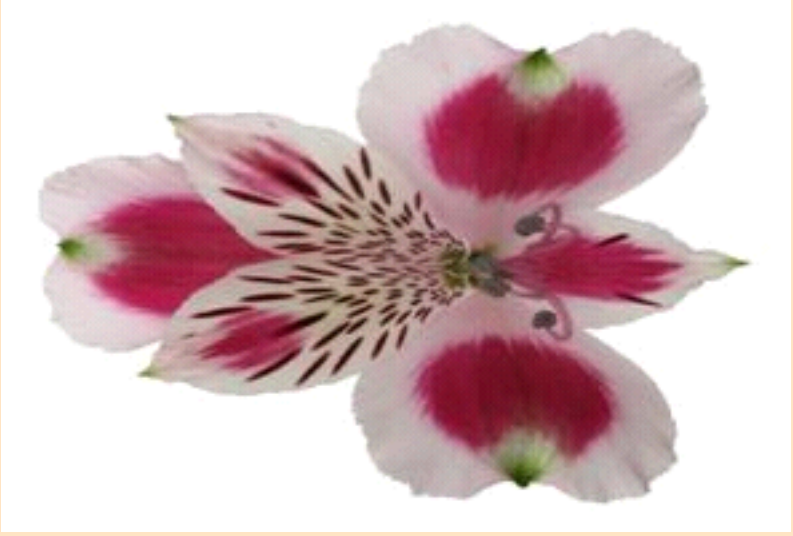

Könst Alstroemeria

- Plant in Sun 🌞 (at least 6 hrs of sun)

(Cut along dotted line for standard bench card size.)