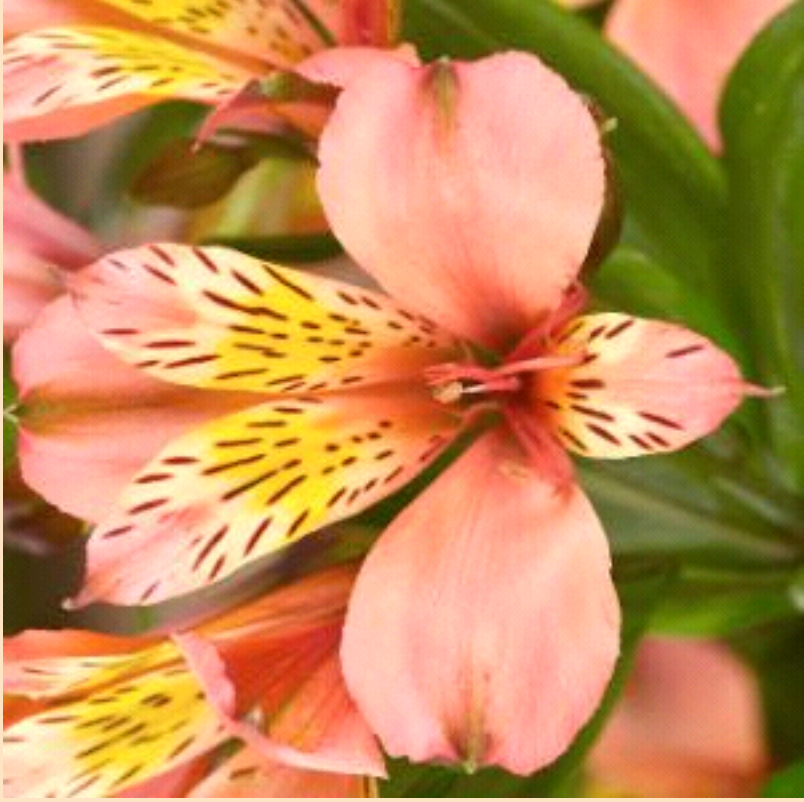

# Alstroemeria Inca Avanti

- Plant in Sun ☀️ (at least 6 hrs of sun)
- Grows 20-25cm tall

(Cut along dotted line for standard bench card size.)