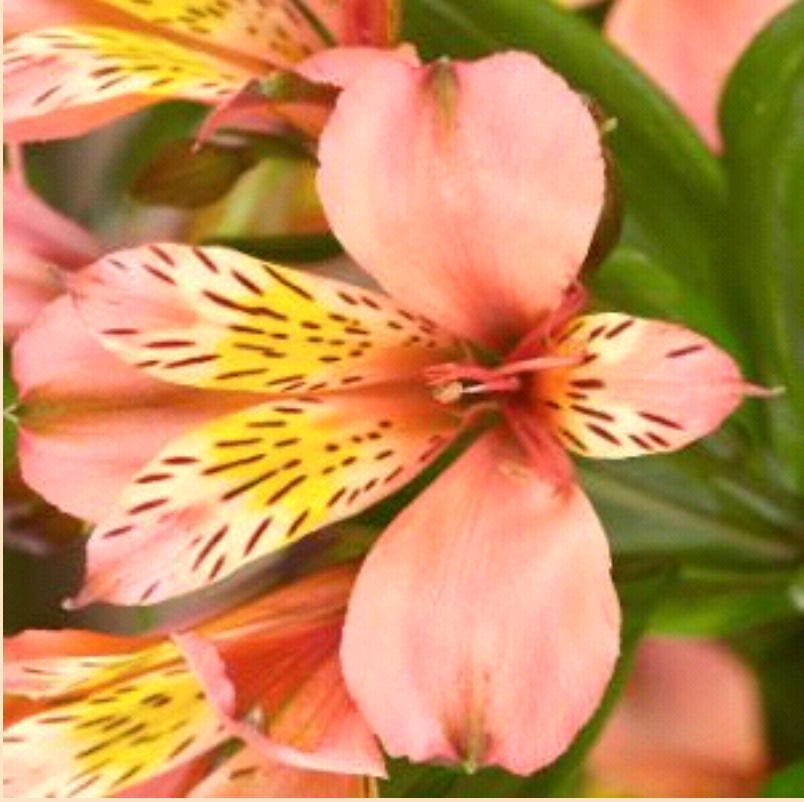

Alstroemeria Inca Exotica

- Plant in Sun ☀️ (at least 6 hrs of sun)
- Grows 20-25cm tall

(Cut along dotted line for standard bench card size.)