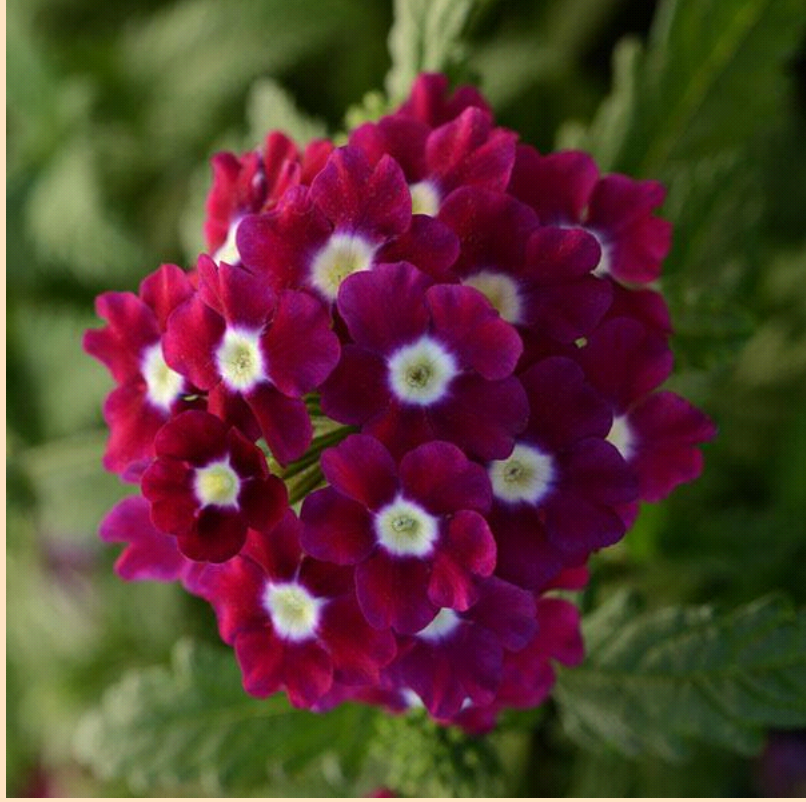

Quartz XP Verbena

- Plant in Sun 🌞 (at least 6 hrs of sun)
- Space 25-36cm apart
- Grows 20-25cm tall by 25-30cm wide
- All-season plant – great for cool Spring and Fall temperatures, and also tolerates heat and humidity.
- Avoid watering late in the day or evening.