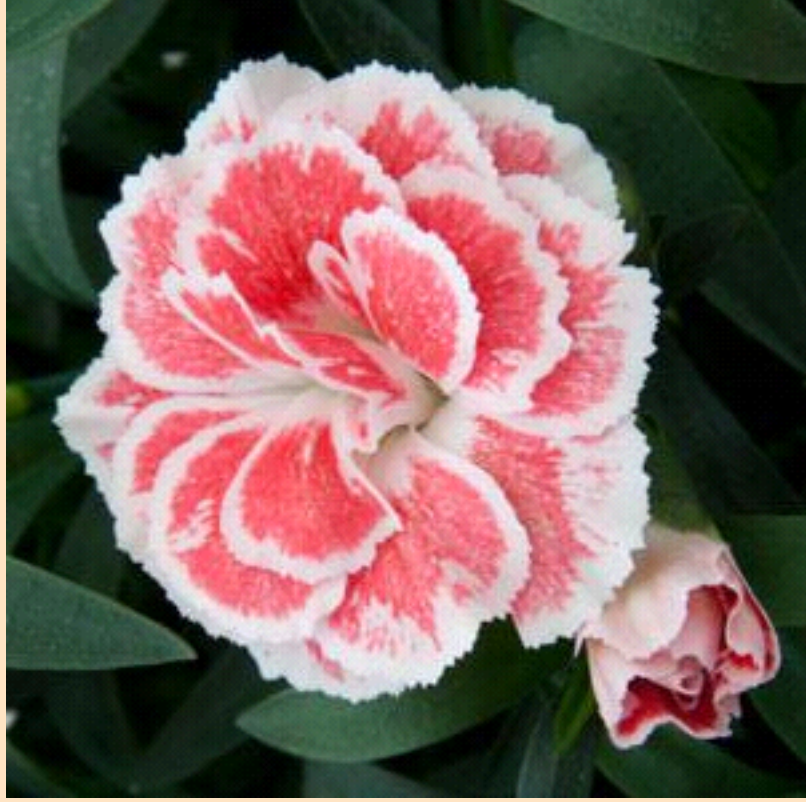

# Dianthus Oscar<sup>®</sup> Salmon+White

- Plant in Sun  (at least 6 hrs of sun)
- Space 25-30cm apart
- Grows 20-25cm tall  
by 15-25cm wide
- Extremely cold hardy and compact.  
Frost tolerant plants perform in the  
heat, too.  
Modest watering.  
Lasts in a range of conditions.